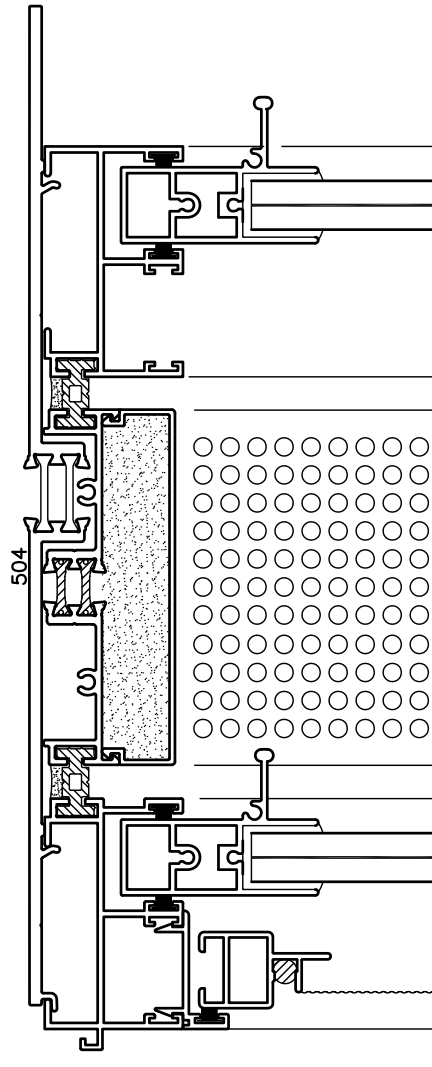

900 SERIES ULTRA ACOUSTIC STRAP ANCHOR OPTIONS

STRAP ANCHOR FOR 9" FRAME