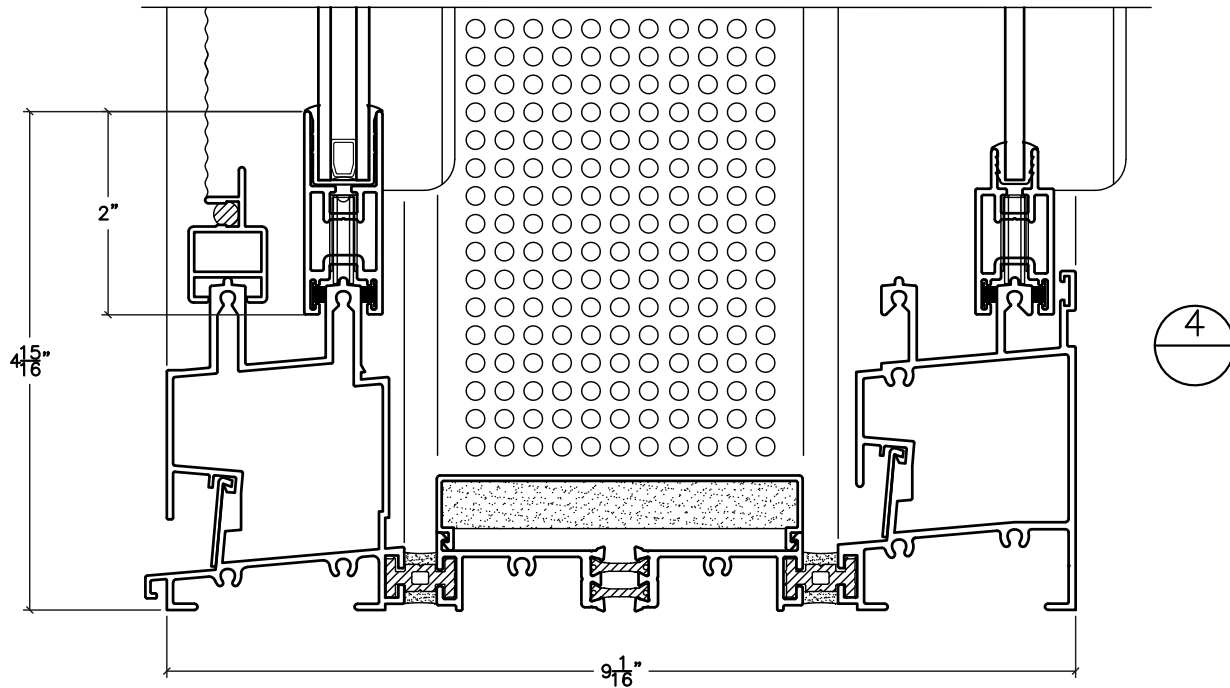

940 A9 SERIES HORIZONTAL SLIDING (ULTRA ACOUSTIC)

A9 ACOUSTIC FRAME

**940 A9 SERIES
HORIZONTAL SLIDING
(ULTRA ACOUSTIC)**

SIDE SLIDE

CENTER SLIDE

**940 A9 SERIES
HORIZONTAL SLIDING
(ULTRA ACOUSTIC)**

**940 A9 SERIES
HORIZONTAL SLIDING
(ULTRA ACOUSTIC)**

**940 A9 SERIES
HORIZONTAL SLIDING
(ULTRA ACOUSTIC)**

**940 A9 SERIES
HORIZONTAL SLIDING
(ULTRA ACOUSTIC)**

8

9

10

**940 A9 SERIES
HORIZONTAL SLIDING
(ULTRA ACOUSTIC)**

**940 A9 SERIES
HORIZONTAL SLIDING
(ULTRA ACOUSTIC)
(LOW PROFILE SILL OPTION)**

OPTIONAL LOW PROFILE SILL IS USED
FOR AN INTERIOR APPLICATION ONLY