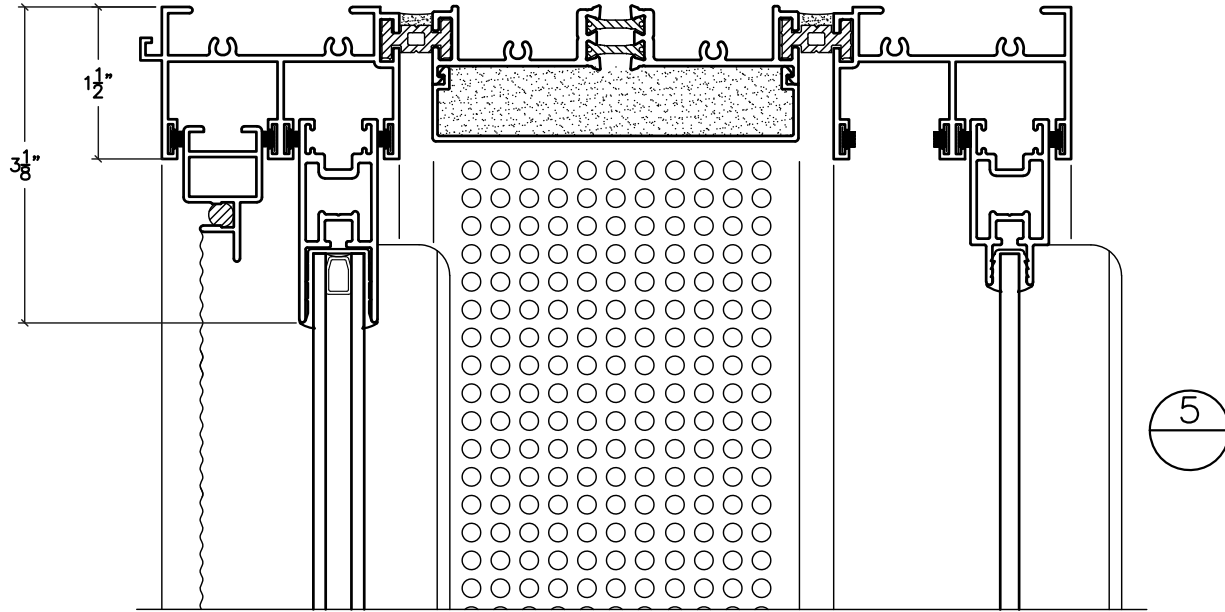

940 A9 SERIES HORIZONTAL SLIDING (ULTRA ACOUSTIC)

A9 ACOUSTIC FRAME

**940 A9 SERIES
HORIZONTAL SLIDING
(ULTRA ACOUSTIC)**

SIDE SLIDE

CENTER SLIDE

**940 A9 SERIES
HORIZONTAL SLIDING
(ULTRA ACOUSTIC)**

**940 A9 SERIES
HORIZONTAL SLIDING
(ULTRA ACOUSTIC)**

**940 A9 SERIES
HORIZONTAL SLIDING
(ULTRA ACOUSTIC)**

**940 A9 SERIES
HORIZONTAL SLIDING
(ULTRA ACOUSTIC)**

8

9

10

**940 A9 SERIES
HORIZONTAL SLIDING
(ULTRA ACOUSTIC)**

**940 A9 SERIES
HORIZONTAL SLIDING
(ULTRA ACOUSTIC)
(LOW PROFILE SILL OPTION)**

OPTIONAL LOW PROFILE SILL IS USED
FOR AN INTERIOR APPLICATION ONLY