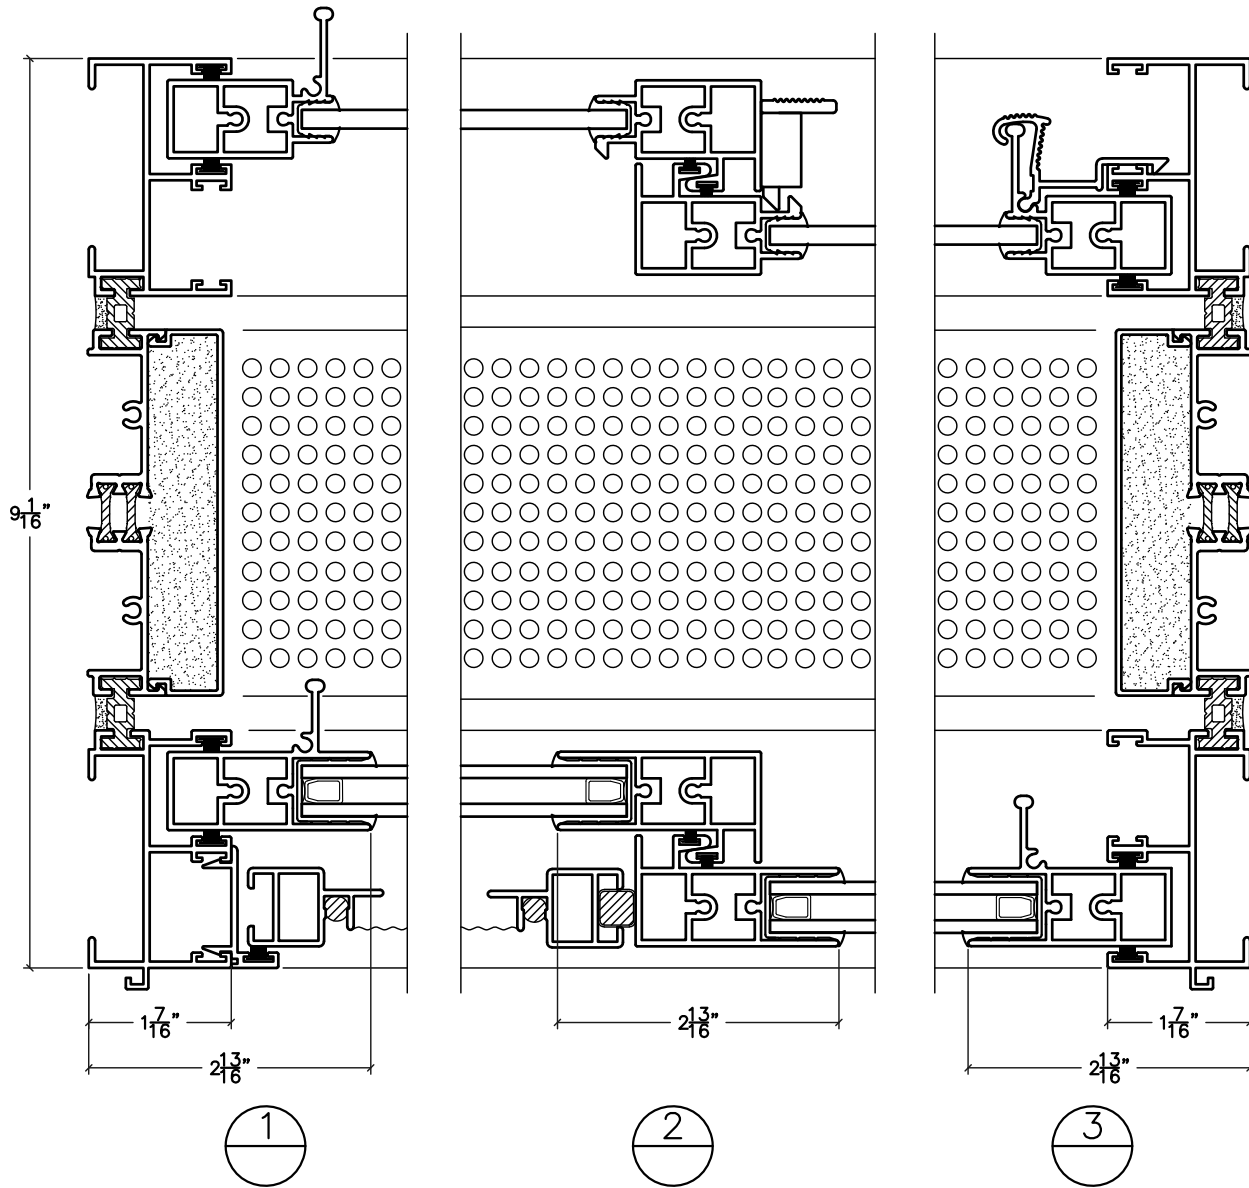

940 A9 SERIES HORIZONTAL SLIDING (ULTRA ACOUSTIC)

A9 ACOUSTIC FRAME

**940 A9 SERIES
HORIZONTAL SLIDING
(ULTRA ACOUSTIC)**

SIDE SLIDE

CENTER SLIDE

**940 A9 SERIES
HORIZONTAL SLIDING
(ULTRA ACOUSTIC)**

**940 A9 SERIES
HORIZONTAL SLIDING
(ULTRA ACOUSTIC)**

**940 A9 SERIES
HORIZONTAL SLIDING
(ULTRA ACOUSTIC)**

**940 A9 SERIES
HORIZONTAL SLIDING
(ULTRA ACOUSTIC)**

8

9

10

**940 A9 SERIES
HORIZONTAL SLIDING
(ULTRA ACOUSTIC)**

**940 A9 SERIES
HORIZONTAL SLIDING
(ULTRA ACOUSTIC)
(LOW PROFILE SILL OPTION)**

OPTIONAL LOW PROFILE SILL IS USED
FOR AN INTERIOR APPLICATION ONLY