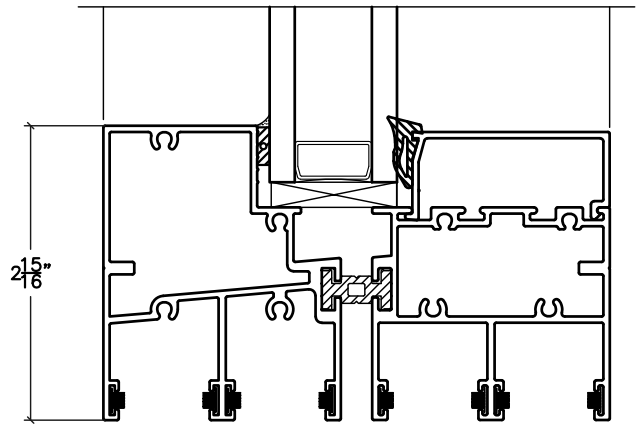

### 940 SERIES HORIZONTAL SLIDING

8

9

10

7

### 940 SERIES FIXED/HORIZONTAL SLIDING

TRIPLE GLAZE

1-1/4" INSULATING GLASS

MONOLITHIC GLASS

\* FOR INTERIOR APPLICATIONS ONLY

**940 SERIES  
HORIZONTAL SLIDING  
(LOW PROFILE SILL OPTIONS)**

OPTIONAL LOW PROFILE SILL IS USED FOR AN INTERIOR APPLICATION ONLY