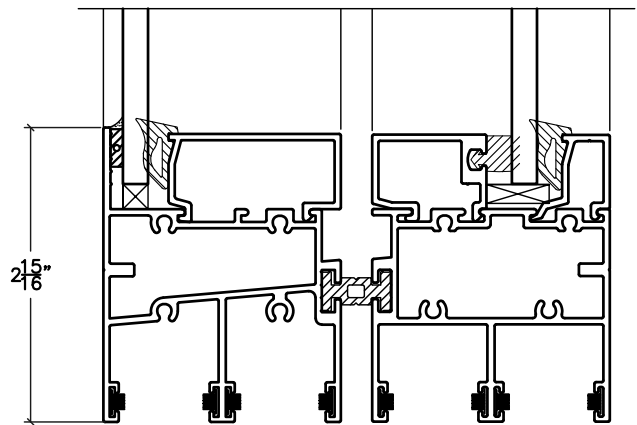

### 940 SERIES HORIZONTAL SLIDING

8

9

10

7

### 940 SERIES FIXED/HORIZONTAL SLIDING

TRIPLE GLAZE

1-1/4" INSULATING GLASS

MONOLITHIC GLASS

\* FOR INTERIOR APPLICATIONS ONLY

**940 SERIES  
HORIZONTAL SLIDING  
(LOW PROFILE SILL OPTIONS)**

OPTIONAL LOW PROFILE SILL IS USED FOR AN INTERIOR APPLICATION ONLY