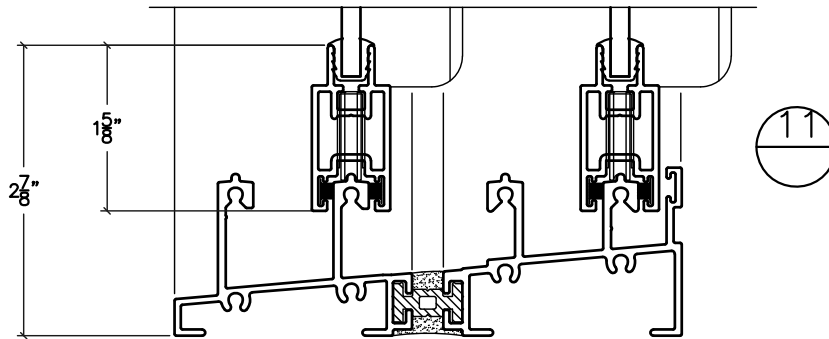

### 940 SERIES FIXED/HORIZONTAL SLIDING

TRIPLE GLAZE

1-1/4" INSULATING GLASS

MONOLITHIC GLASS

\* FOR INTERIOR APPLICATIONS ONLY

**940 SERIES  
HORIZONTAL SLIDING  
(LOW PROFILE SILL OPTIONS)**

OPTIONAL LOW PROFILE SILL IS USED FOR AN INTERIOR APPLICATION ONLY