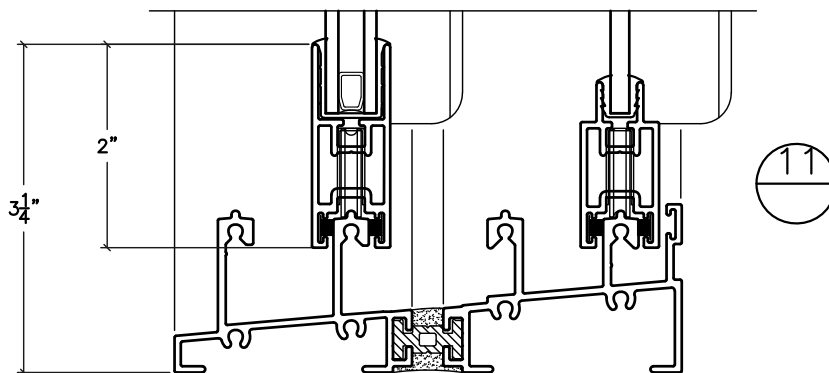

### 940 SERIES FIXED/HORIZONTAL SLIDING

TRIPLE GLAZE

1-1/4" INSULATING GLASS

MONOLITHIC GLASS

\* FOR INTERIOR APPLICATIONS ONLY

**940 SERIES  
HORIZONTAL SLIDING  
(LOW PROFILE SILL OPTIONS)**

OPTIONAL LOW PROFILE SILL IS USED FOR AN INTERIOR APPLICATION ONLY