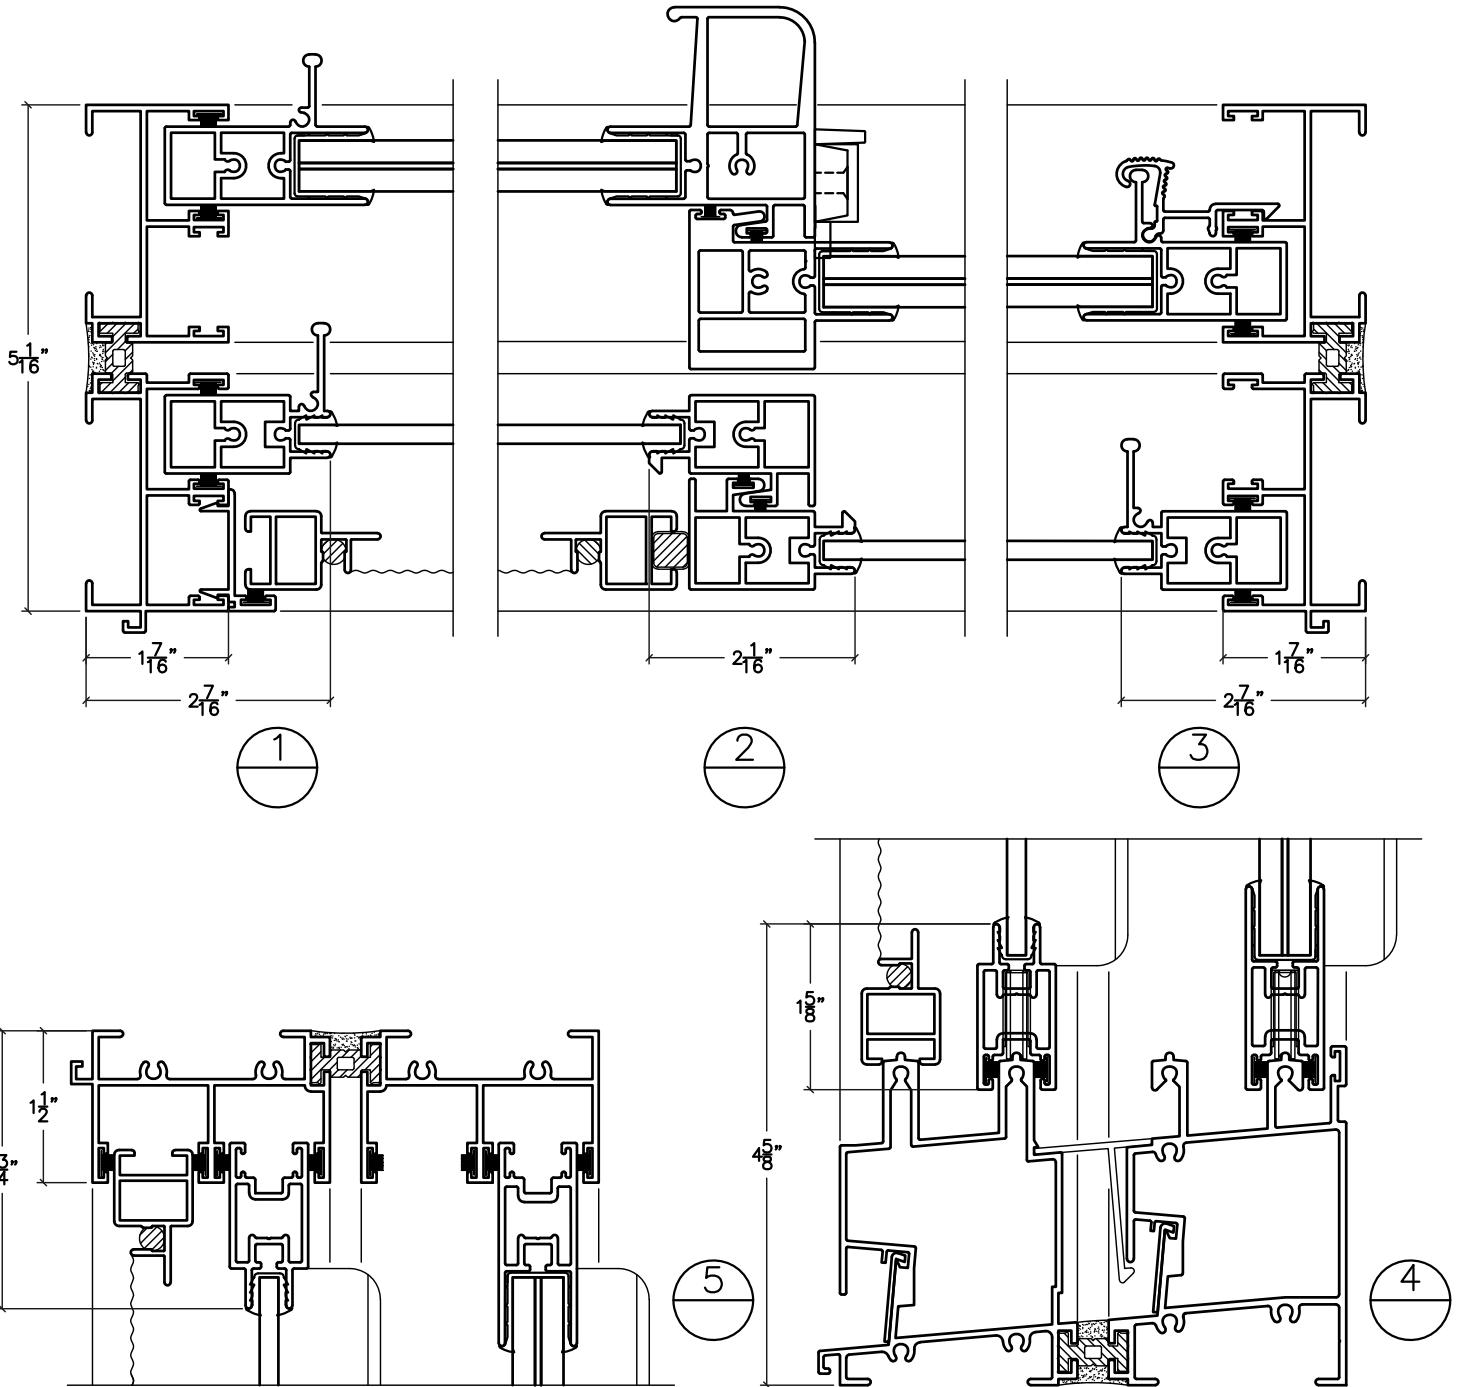

940i SERIES HORIZONTAL SLIDING (IMPACT)

900 STD. FRAME

**940i SERIES
HORIZONTAL SLIDING
(IMPACT)**

SIDE SLIDE

CENTER SLIDE

940i SERIES HORIZONTAL SLIDING (IMPACT)

940i SERIES HORIZONTAL SLIDING (IMPACT)

**940 SERIES
HORIZONTAL SLIDING
(IMPACT)**

1

2

3

5

4

**940i SERIES
HORIZONTAL SLIDING
(IMPACT)**

8

9

10

7

**940i SERIES
HORIZONTAL SLIDING
(IMPACT)**