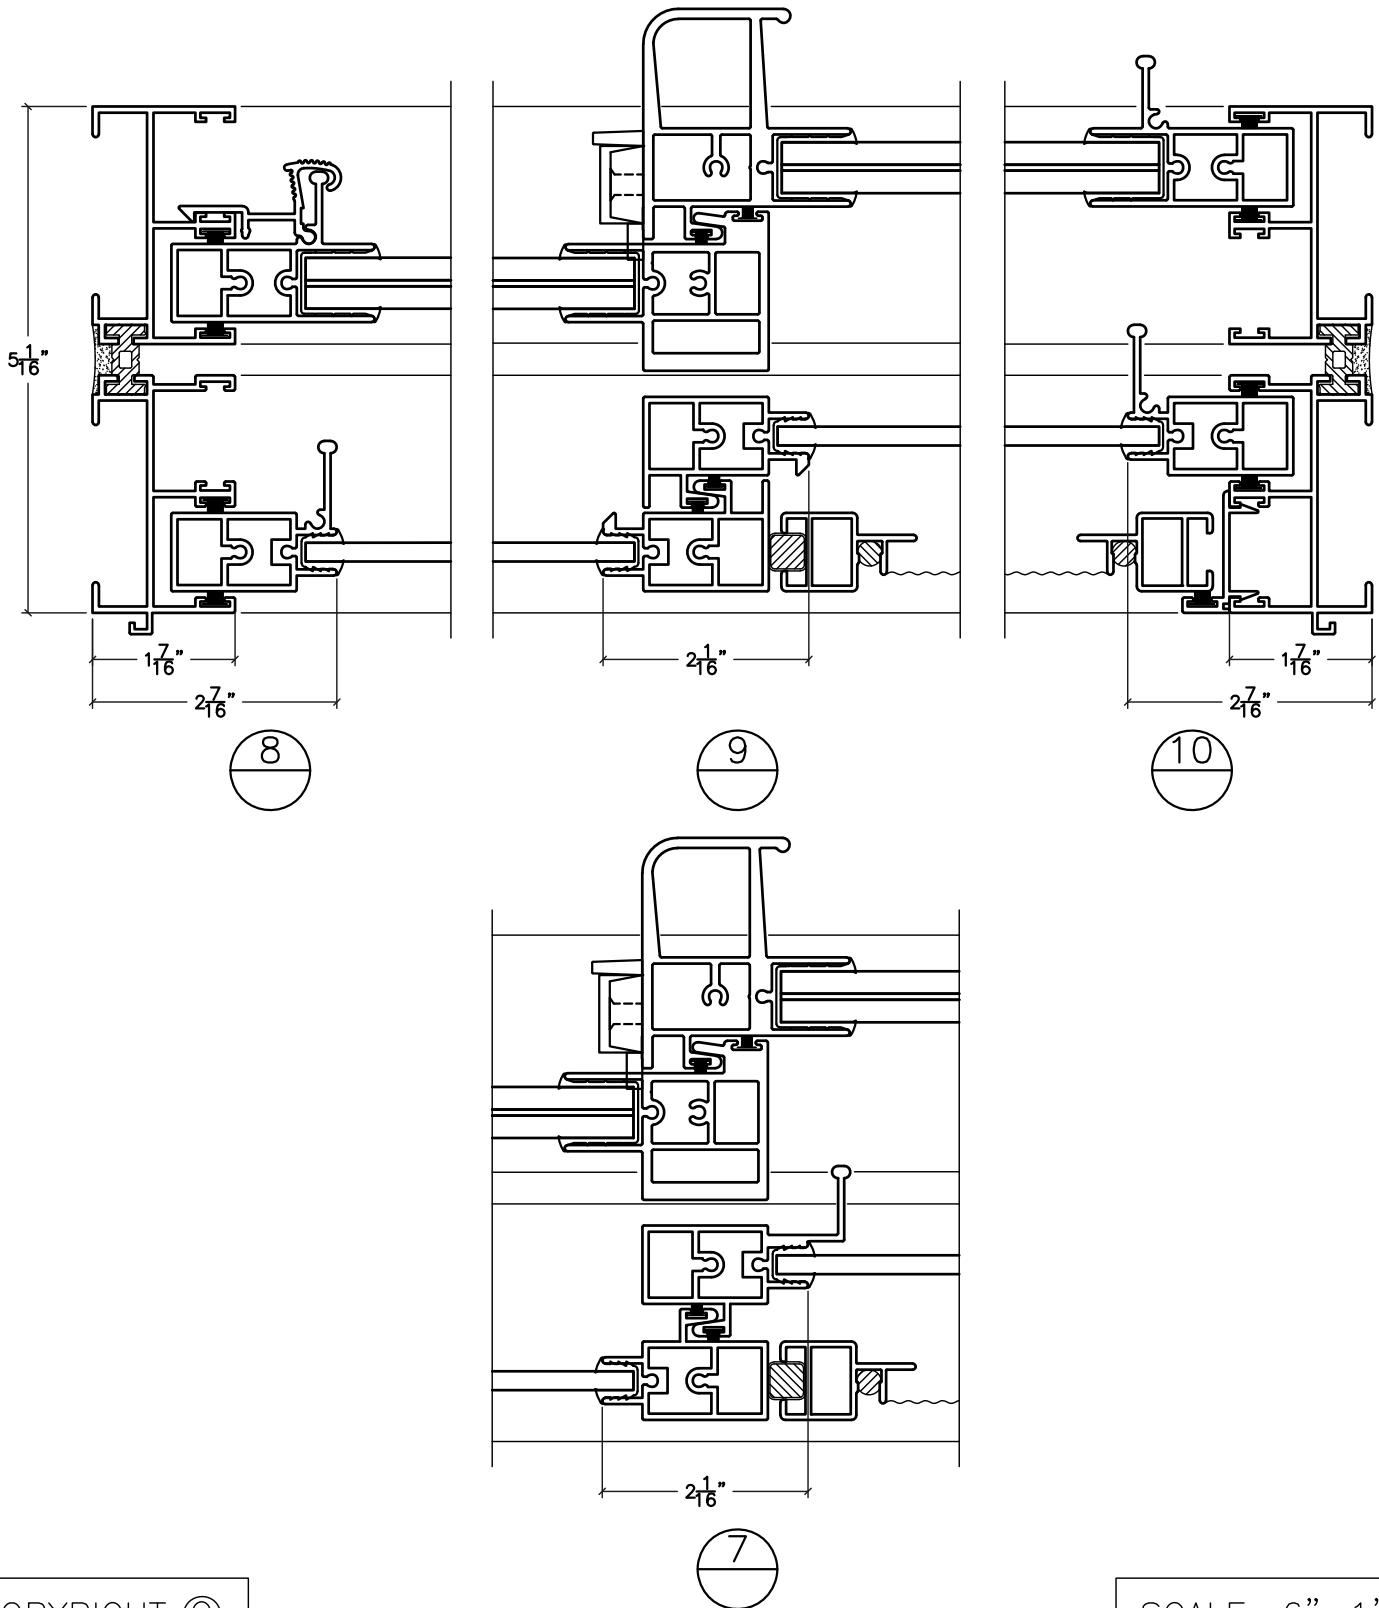

940i SERIES HORIZONTAL SLIDING (IMPACT)

900 STD. FRAME

**940i SERIES
HORIZONTAL SLIDING
(IMPACT)**

SIDE SLIDE

CENTER SLIDE

940i SERIES HORIZONTAL SLIDING (IMPACT)

940i SERIES HORIZONTAL SLIDING (IMPACT)

**940 SERIES
HORIZONTAL SLIDING
(IMPACT)**

1

2

3

5

4

**940i SERIES
HORIZONTAL SLIDING
(IMPACT)**

8

9