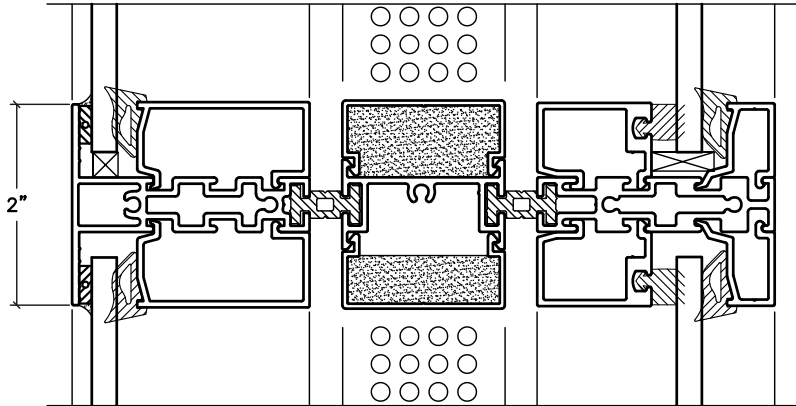

**960 A7 SERIES  
FIXED  
(HIGH ACOUSTIC)**

A7 ACOUSTIC FRAME

st. cloud window

390 Industrial Blvd Sauk Rapids, MN 56379  
Ph:(800) 383-9311 Fax:(320) 255-1513  
www.stcloudwindow.com

**960 A7 SERIES  
FIXED  
(HIGH ACOUSTIC)  
INTERIOR APPLICATION ONLY**

2

5

1

3

4

6

SCALE: 6" = 1'-0"

COPYRIGHT ©