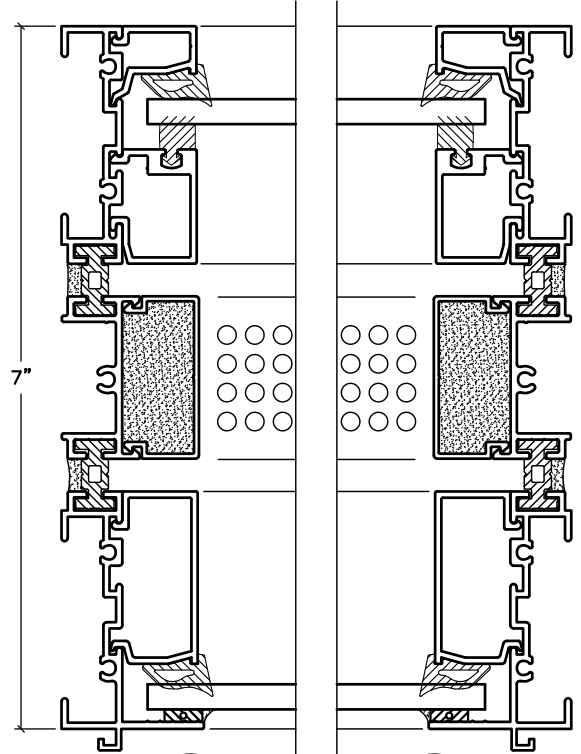

**960 A7 SERIES  
FIXED  
(HIGH ACOUSTIC)**

A7 ACOUSTIC FRAME

st. cloud window

390 Industrial Blvd Sauk Rapids, MN 56379  
Ph:(800) 383-9311 Fax:(320) 255-1513  
www.stcloudwindow.com

**960 A7 SERIES  
FIXED  
(HIGH ACOUSTIC)  
INTERIOR APPLICATION ONLY**

2

5

1

3

4

6

SCALE: 6" = 1'-0"

COPYRIGHT ©