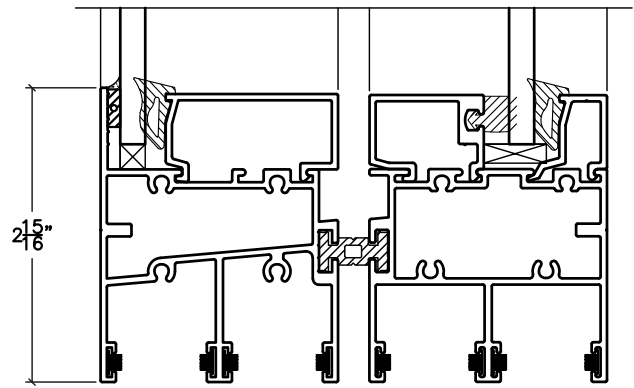

960 SERIES FIXED

960 SERIES FIXED

**960 SERIES
FIXED
INTERIOR APPLICATION ONLY**

960 SERIES FIXED

**960 SERIES
FIXED**

NOTE: 1 1/4" PANEL SHOWN.
PANELS AVAILABLE TO 4 1/2" DEEP.

960 SERIES FIXED

TRIPLE GLAZE

1-1/4" INSULATING GLASS

PANEL

MONOLITHIC GLASS
* FOR INTERIOR APPLICATIONS ONLY