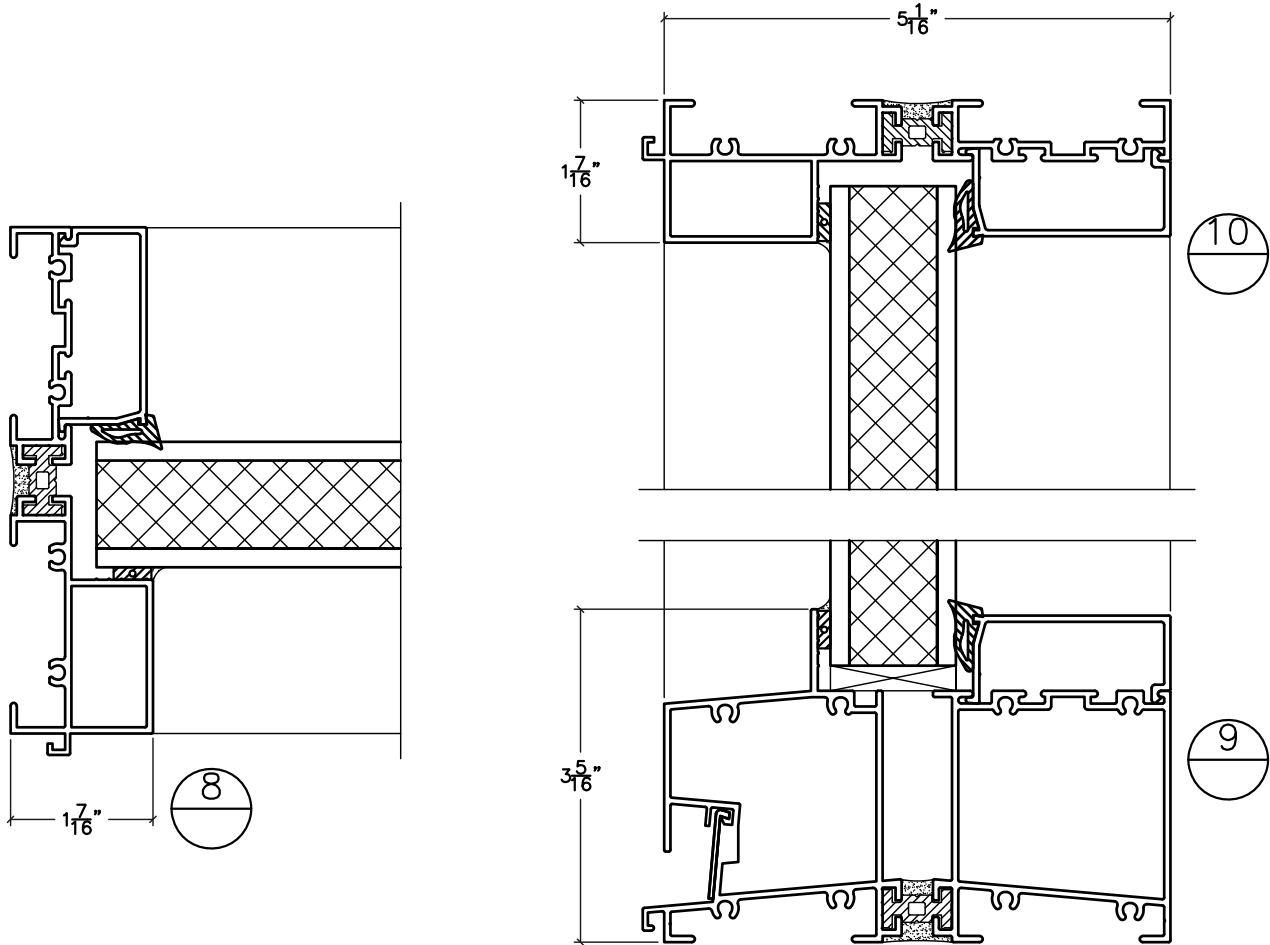

960 SERIES FIXED

960 SERIES FIXED

**960 SERIES
FIXED
INTERIOR APPLICATION ONLY**

960 SERIES FIXED

**960 SERIES
FIXED**

NOTE: 1 1/4" PANEL SHOWN.
PANELS AVAILABLE TO 4 1/2" DEEP.

960 SERIES FIXED

TRIPLE GLAZE

1-1/4" INSULATING GLASS

PANEL

MONOLITHIC GLASS
* FOR INTERIOR APPLICATIONS ONLY