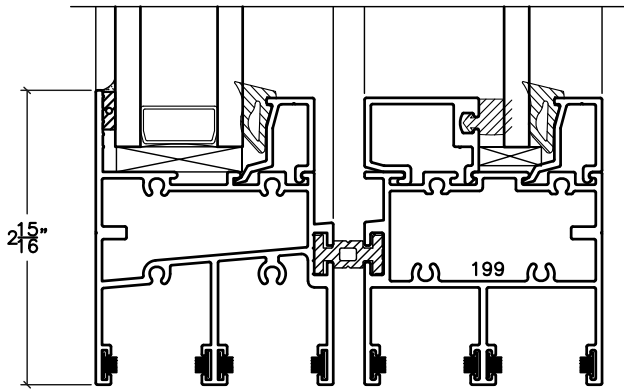

960 SERIES FIXED

960 SERIES FIXED

**960 SERIES
FIXED
INTERIOR APPLICATION ONLY**

960 SERIES FIXED

**960 SERIES
FIXED**

NOTE: 1 1/4" PANEL SHOWN.
PANELS AVAILABLE TO 4 1/2" DEEP.

960 SERIES FIXED

TRIPLE GLAZE

1-1/4" INSULATING GLASS

PANEL

MONOLITHIC GLASS
* FOR INTERIOR APPLICATIONS ONLY