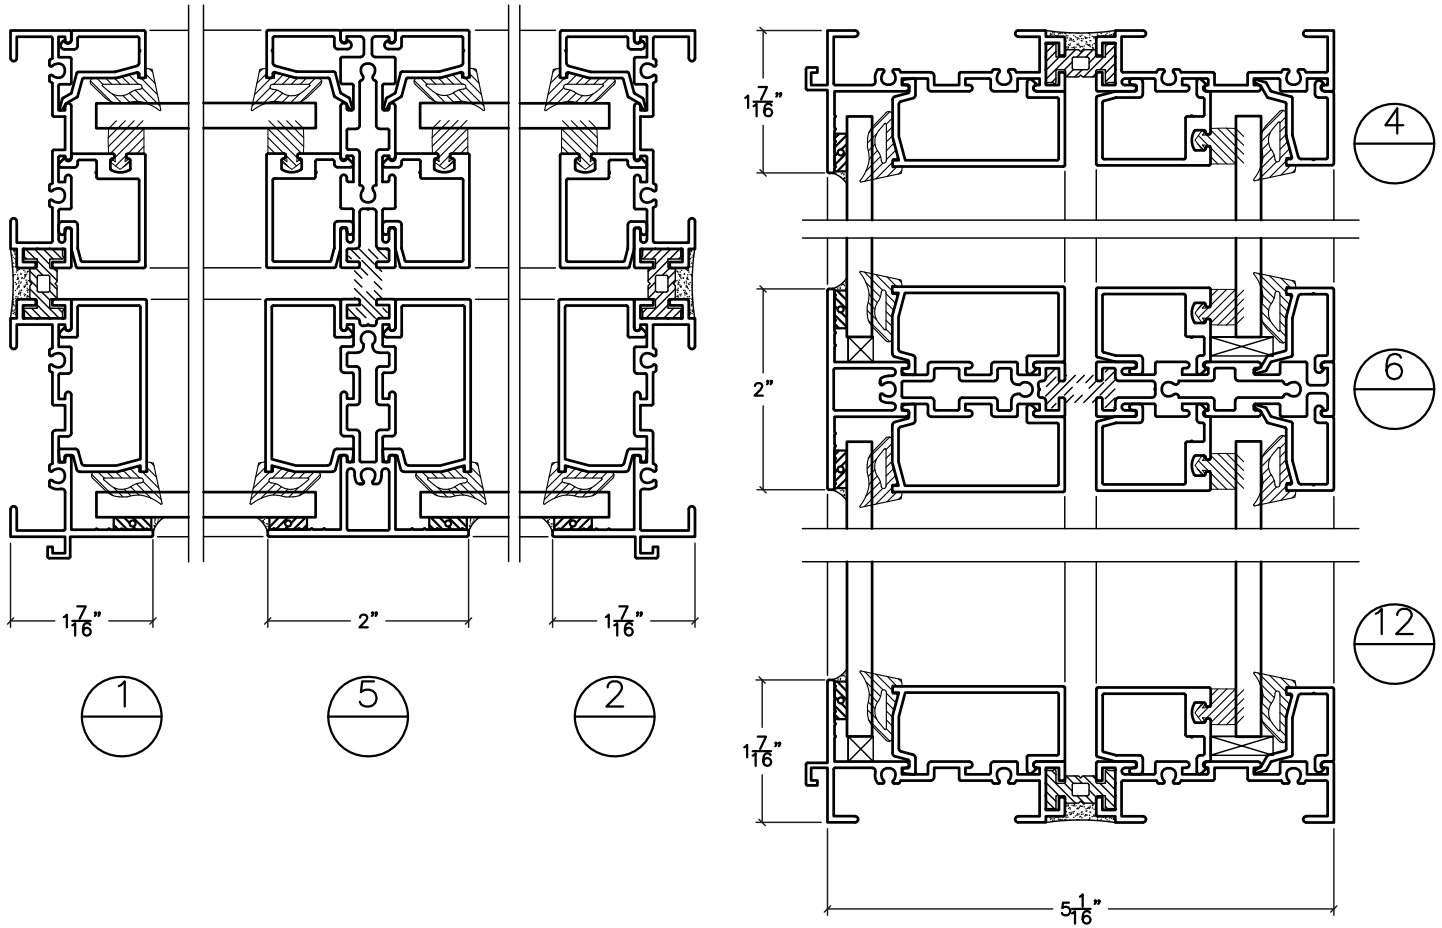

960 SERIES FIXED

960 SERIES FIXED

**960 SERIES
FIXED
INTERIOR APPLICATION ONLY**

960 SERIES FIXED

**960 SERIES
FIXED**

NOTE: 1 1/4" PANEL SHOWN.
PANELS AVAILABLE TO 4 1/2" DEEP.

960 SERIES FIXED

TRIPLE GLAZE

1-1/4" INSULATING GLASS

PANEL

MONOLITHIC GLASS
* FOR INTERIOR APPLICATIONS ONLY