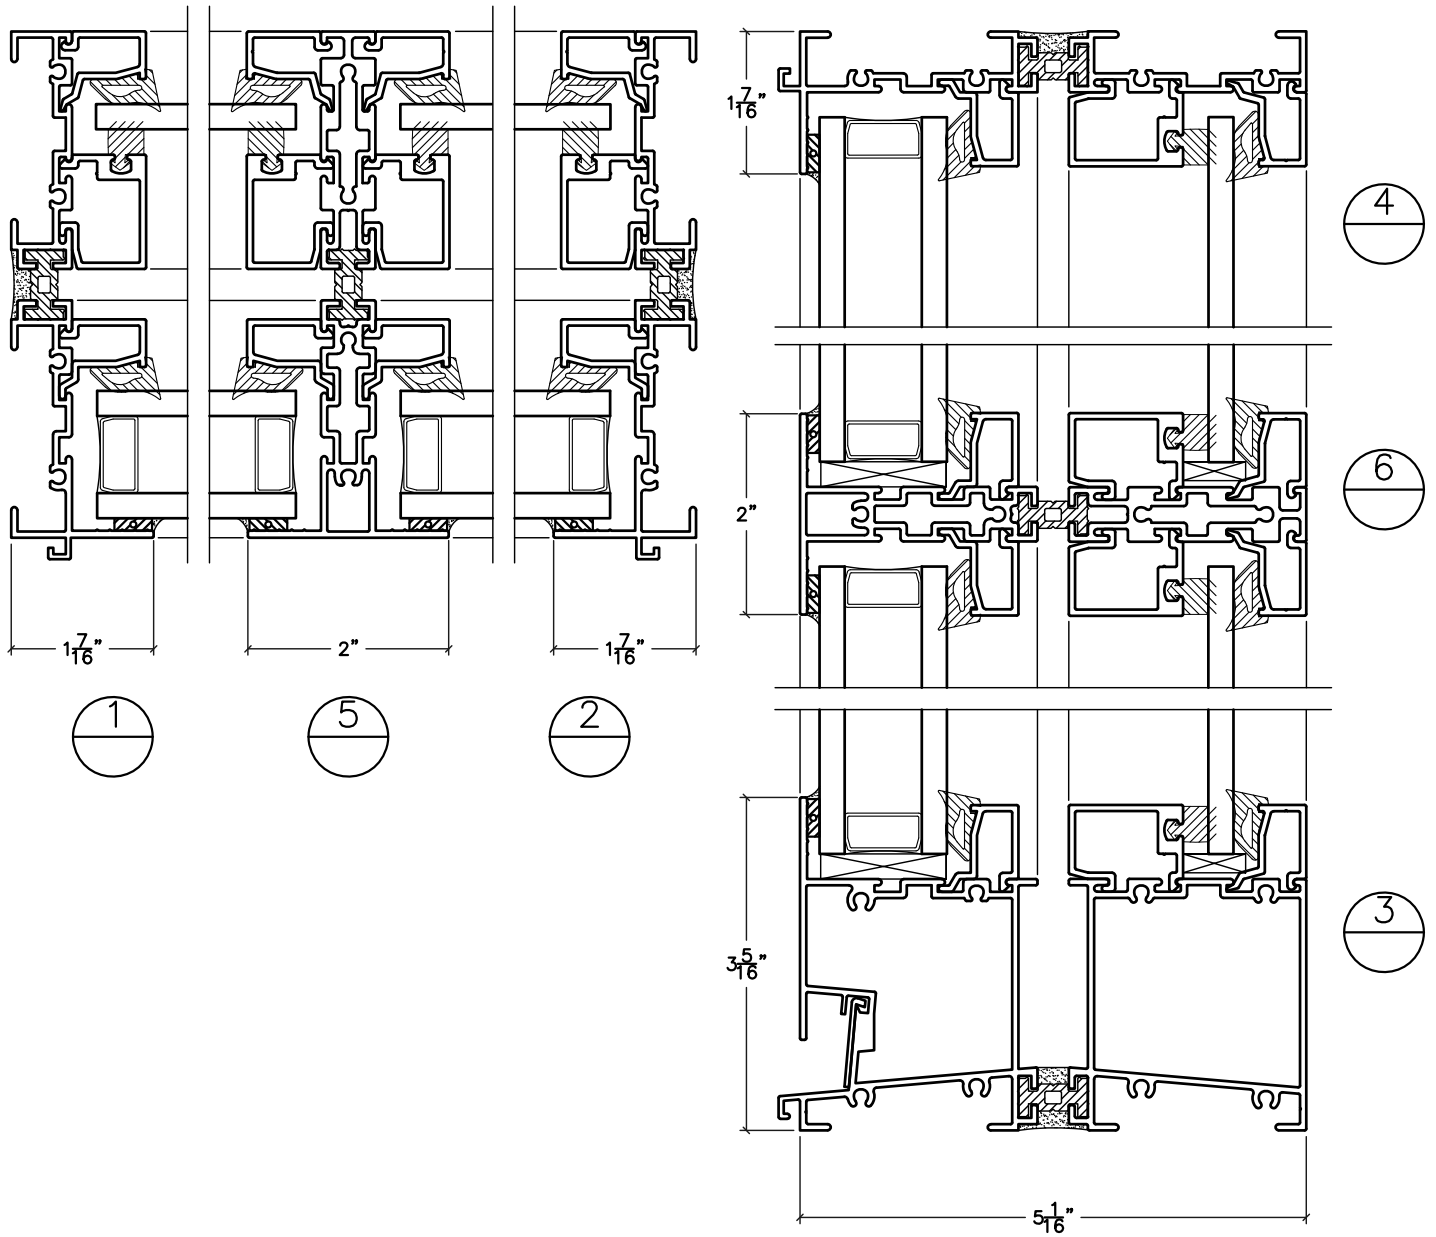

960 SERIES FIXED

960 SERIES FIXED

**960 SERIES
FIXED
INTERIOR APPLICATION ONLY**

960 SERIES FIXED

**960 SERIES
FIXED**

NOTE: 1 1/4" PANEL SHOWN.
PANELS AVAILABLE TO 4 1/2" DEEP.

960 SERIES FIXED

TRIPLE GLAZE

1-1/4" INSULATING GLASS

PANEL

MONOLITHIC GLASS
* FOR INTERIOR APPLICATIONS ONLY