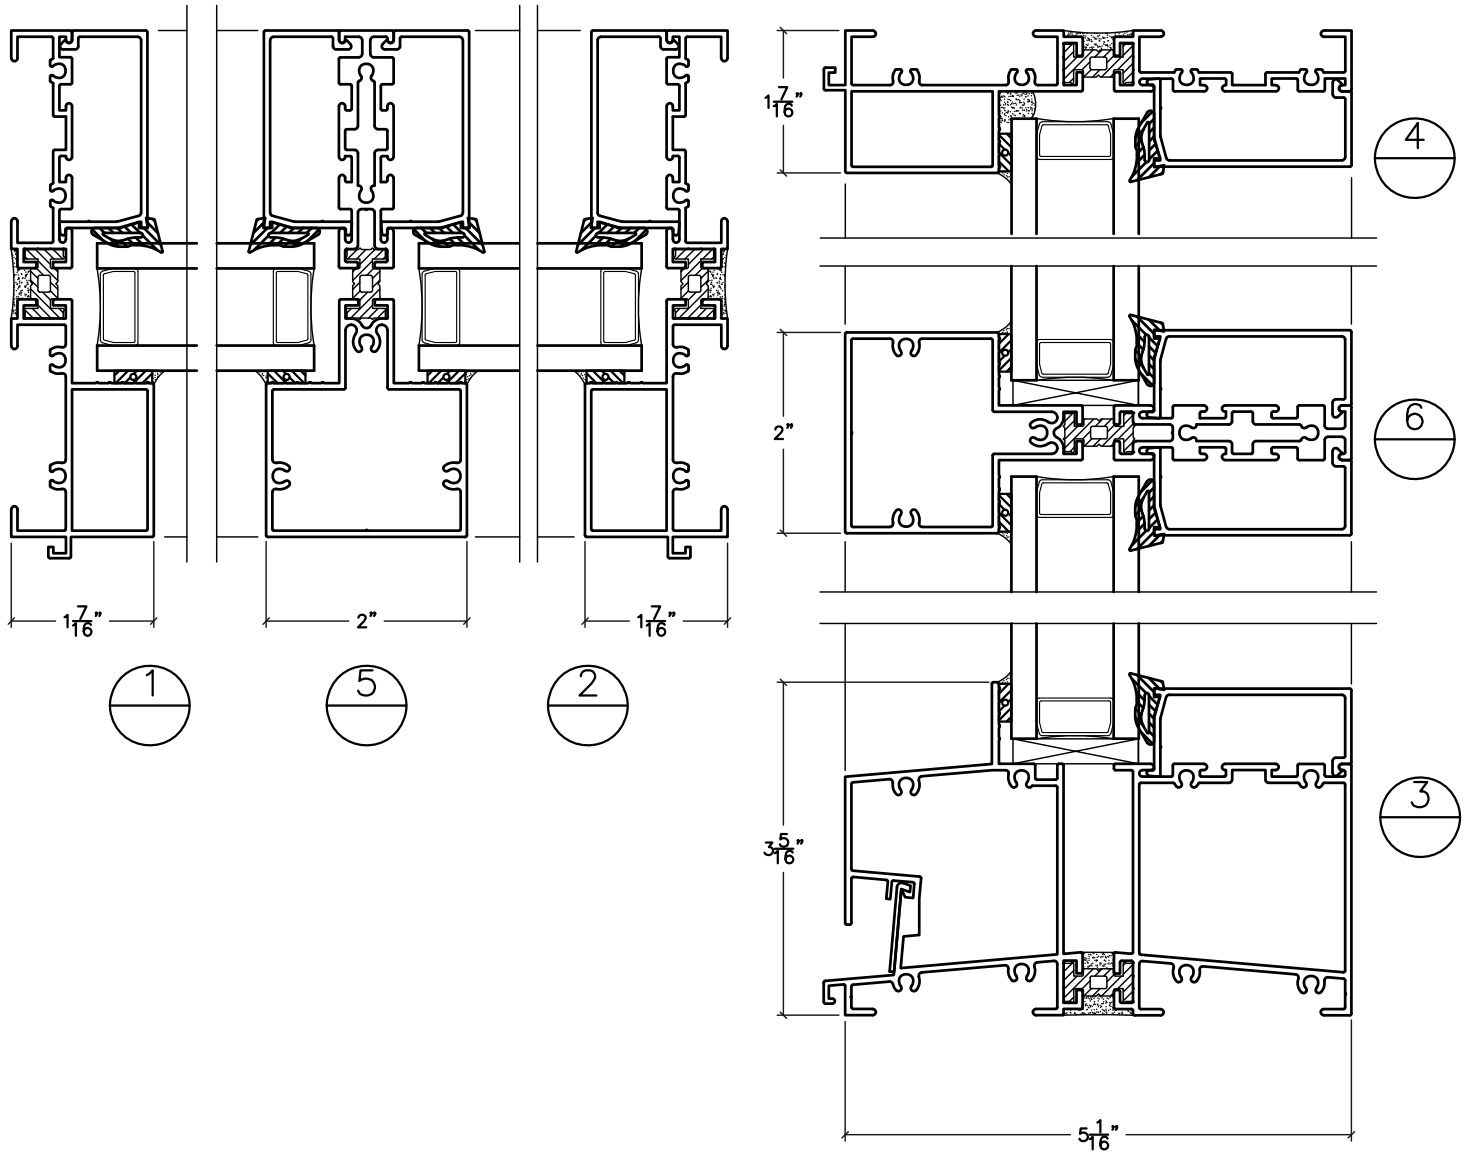

960 SERIES FIXED

960 SERIES FIXED

**960 SERIES
FIXED
INTERIOR APPLICATION ONLY**

960 SERIES FIXED

**960 SERIES
FIXED**

NOTE: 1 1/4" PANEL SHOWN.
PANELS AVAILABLE TO 4 1/2" DEEP.

960 SERIES FIXED

TRIPLE GLAZE

1-1/4" INSULATING GLASS

PANEL

MONOLITHIC GLASS
* FOR INTERIOR APPLICATIONS ONLY