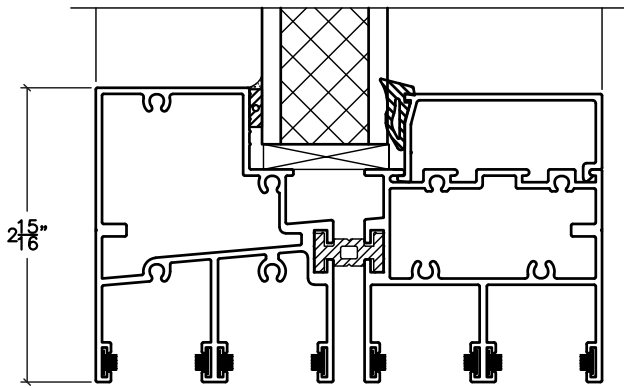

960 SERIES FIXED

960 SERIES FIXED

**960 SERIES
FIXED
INTERIOR APPLICATION ONLY**

960 SERIES FIXED

**960 SERIES
FIXED**

NOTE: 1 1/4" PANEL SHOWN.
PANELS AVAILABLE TO 4 1/2" DEEP.

960 SERIES FIXED

TRIPLE GLAZE

1-1/4" INSULATING GLASS

PANEL

MONOLITHIC GLASS
* FOR INTERIOR APPLICATIONS ONLY