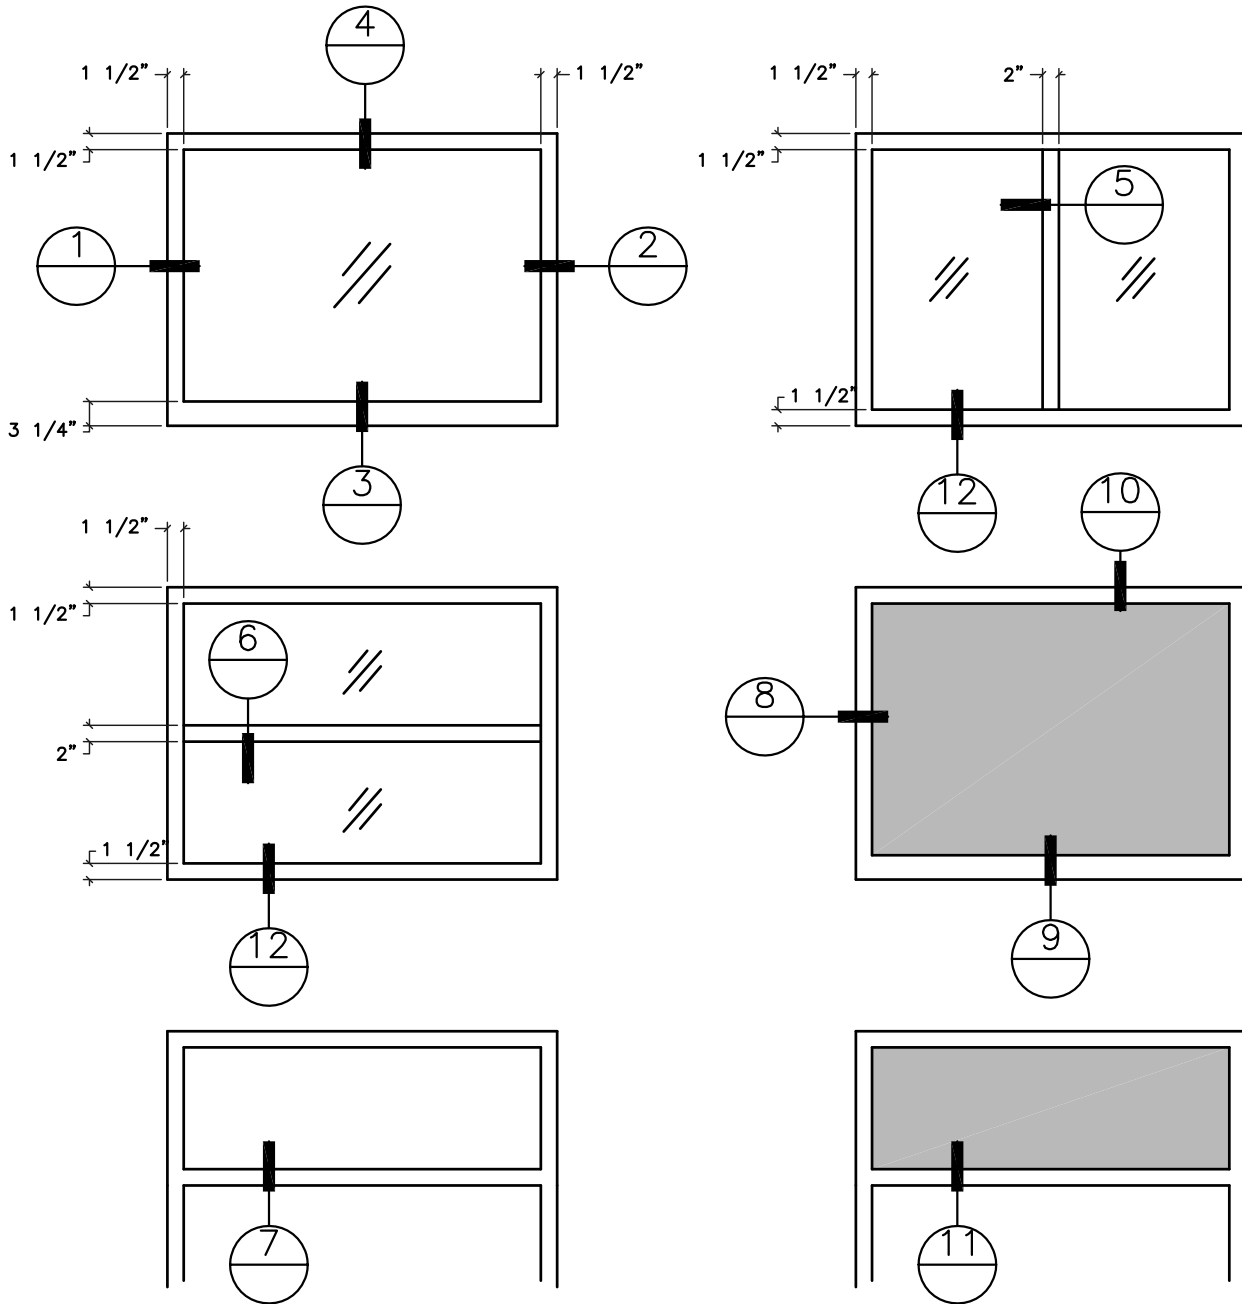

960 SERIES FIXED

960 SERIES FIXED

**960 SERIES
FIXED
INTERIOR APPLICATION ONLY**

960 SERIES FIXED

**960 SERIES
FIXED**

NOTE: 1 1/4" PANEL SHOWN.
PANELS AVAILABLE TO 4 1/2" DEEP.

960 SERIES FIXED

TRIPLE GLAZE

1-1/4" INSULATING GLASS

PANEL

MONOLITHIC GLASS
* FOR INTERIOR APPLICATIONS ONLY