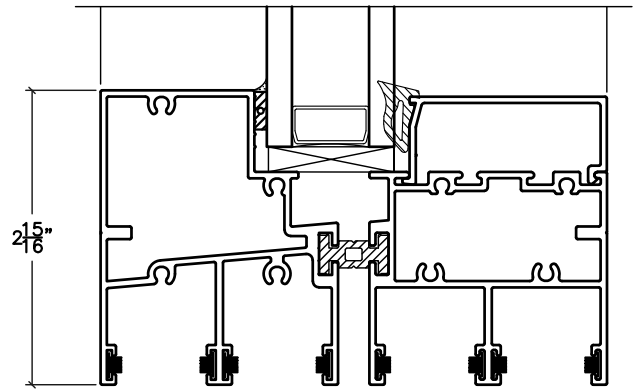

960 SERIES FIXED

960 SERIES FIXED

**960 SERIES
FIXED
INTERIOR APPLICATION ONLY**

960 SERIES FIXED

**960 SERIES
FIXED**

NOTE: 1 1/4" PANEL SHOWN.
PANELS AVAILABLE TO 4 1/2" DEEP.

960 SERIES FIXED

TRIPLE GLAZE

1-1/4" INSULATING GLASS

PANEL

MONOLITHIC GLASS
* FOR INTERIOR APPLICATIONS ONLY