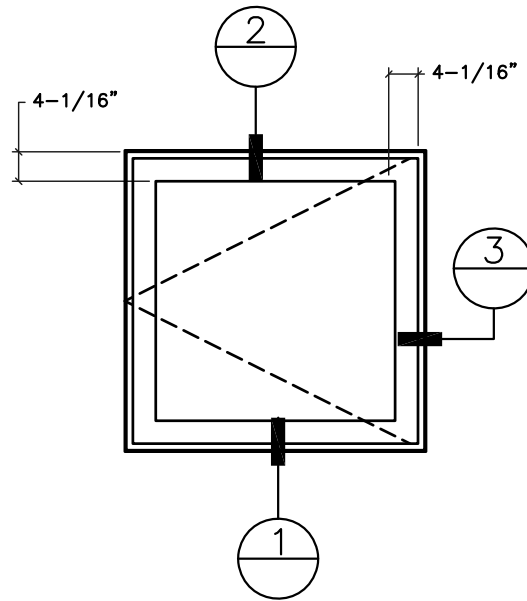

**3530-AC VB SERIES
CASEMENT - INSWING
ACOUSTIC WITH VENETIAN BLIND**

PROJECTING FRAME

**3530-AC VB SERIES
IN SWING CASEMENT
VENETIAN BLIND**