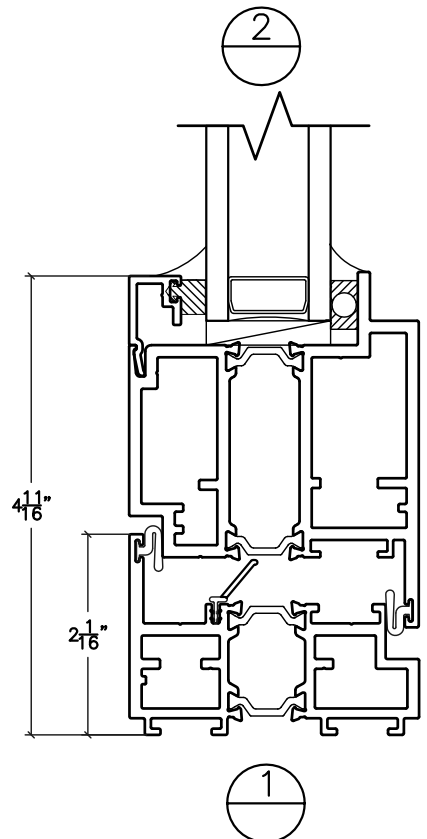

3000 SERIES IN SWING DOOR

AS VIEWED FROM
EXTERIOR

AS VIEWED FROM
EXTERIOR

DOOR FRAME

3000 SERIES IN SWING DOOR

st. cloud window

390 Industrial Blvd Sauk Rapids, MN 56379
Ph:(800) 383-9311 Fax:(320) 255-1513
www.stcloudwindow.com