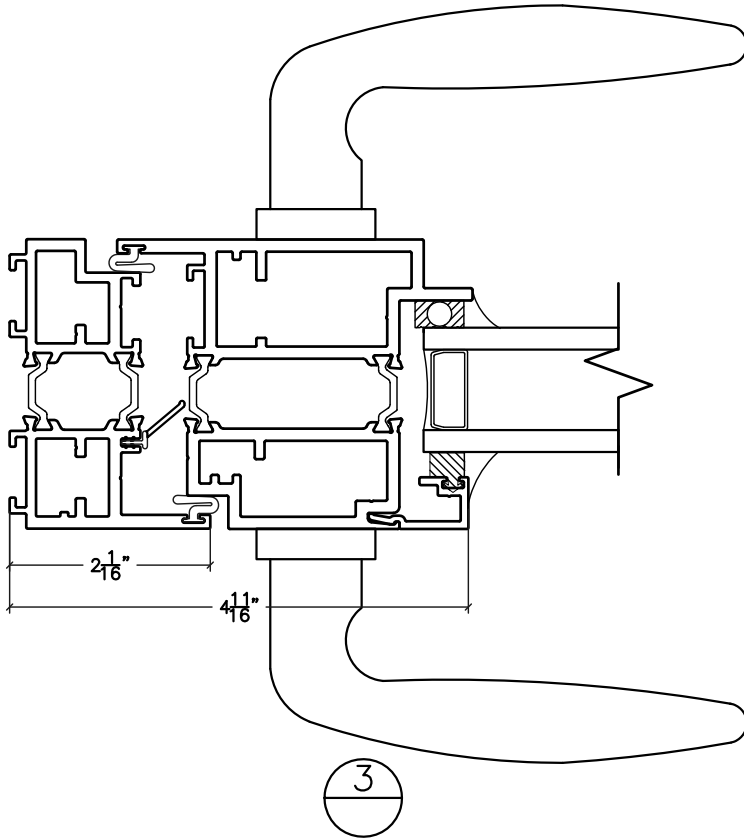

3000 SERIES IN SWING DOOR

AS VIEWED FROM
EXTERIOR

AS VIEWED FROM
EXTERIOR

DOOR FRAME

3000 SERIES IN SWING DOOR

st. cloud window

390 Industrial Blvd Sauk Rapids, MN 56379
Ph:(800) 383-9311 Fax:(320) 255-1513
www.stcloudwindow.com