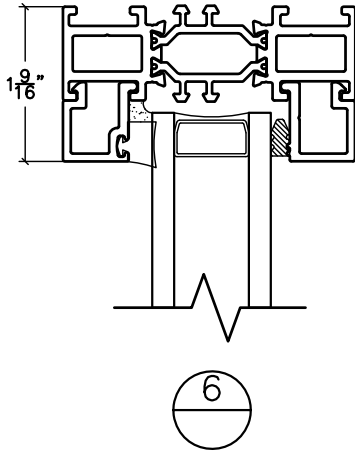

st. cloud window

390 Industrial Blvd Sauk Rapids, MN 56379
Ph:(800) 383-9311 Fax:(320) 255-1513
www.stcloudwindow.com

3000 SERIES IN SWING DOOR