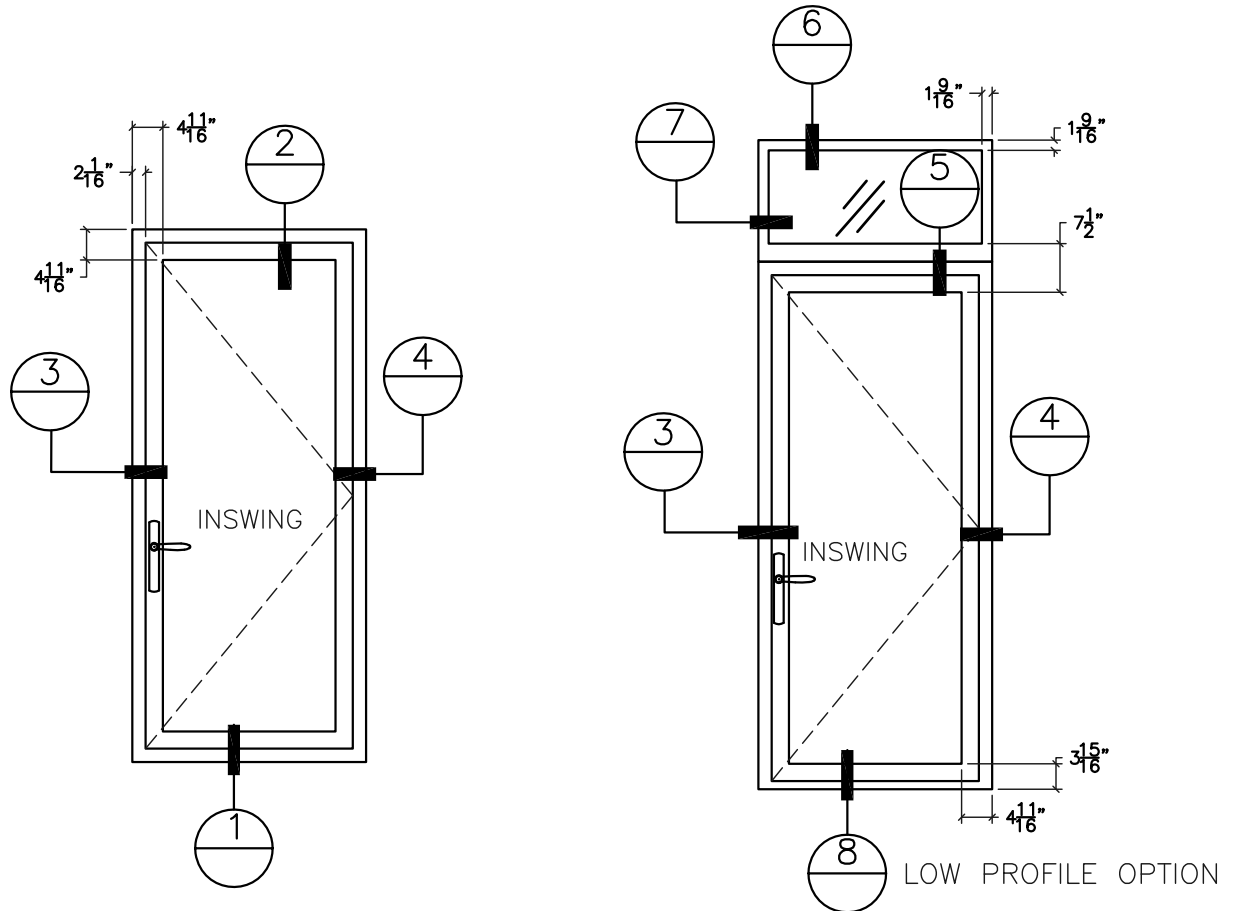

3000 SERIES IN SWING DOOR

AS VIEWED FROM
EXTERIOR

AS VIEWED FROM
EXTERIOR

DOOR FRAME

3000 SERIES IN SWING DOOR

st. cloud window

390 Industrial Blvd Sauk Rapids, MN 56379
Ph:(800) 383-9311 Fax:(320) 255-1513
www.stcloudwindow.com