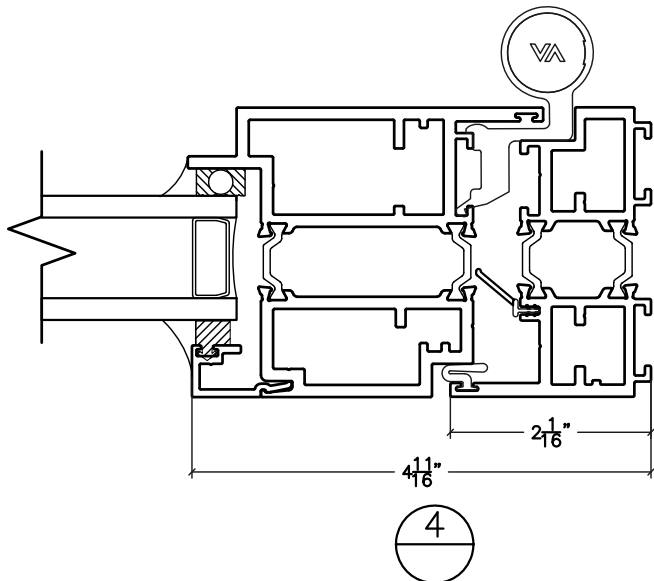

3000 SERIES IN SWING DOOR

AS VIEWED FROM
EXTERIOR

AS VIEWED FROM
EXTERIOR

DOOR FRAME

3000 SERIES IN SWING DOOR

st. cloud window

390 Industrial Blvd Sauk Rapids, MN 56379
Ph:(800) 383-9311 Fax:(320) 255-1513
www.stcloudwindow.com