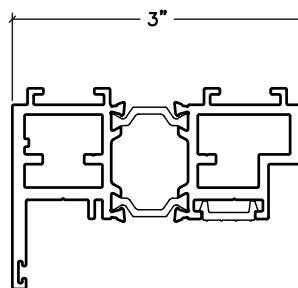

3000 SERIES IN SWING DOOR

AS VIEWED FROM
EXTERIOR

AS VIEWED FROM
EXTERIOR

DOOR FRAME

3000 SERIES IN SWING DOOR

st. cloud window

390 Industrial Blvd Sauk Rapids, MN 56379
Ph:(800) 383-9311 Fax:(320) 255-1513
www.stcloudwindow.com