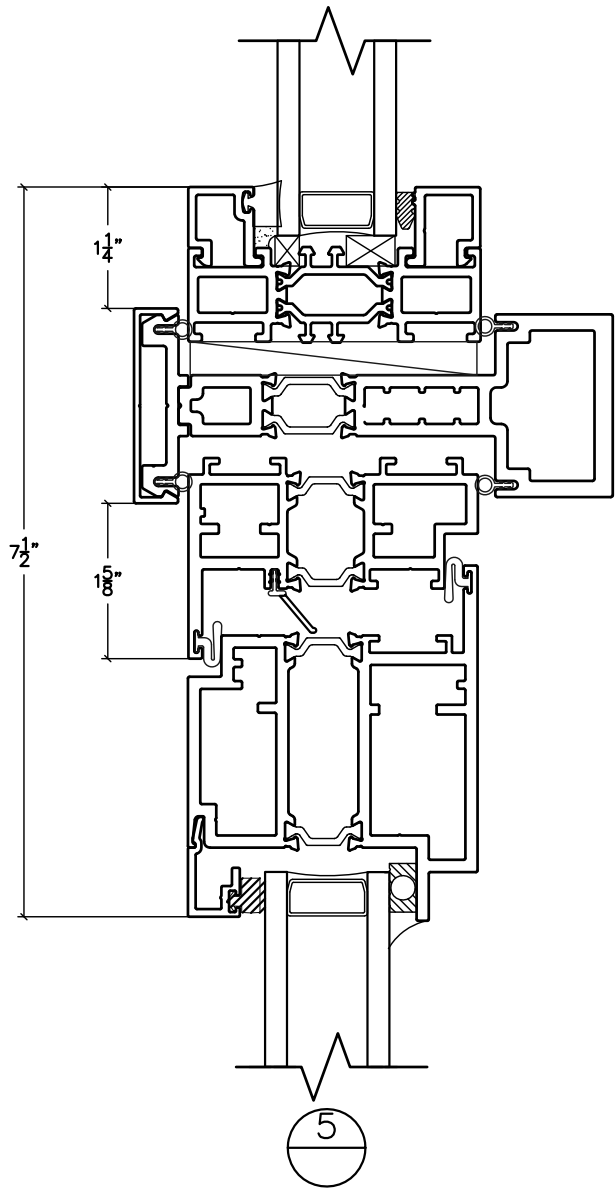

st. cloud window

390 Industrial Blvd Sauk Rapids, MN 56379
Ph:(800) 383-9311 Fax:(320) 255-1513
www.stcloudwindow.com

3000 SERIES IN SWING DOOR