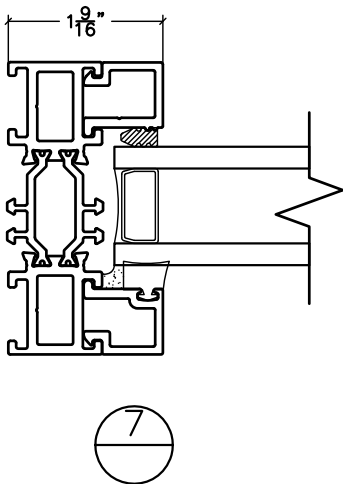

st. cloud window

390 Industrial Blvd Sauk Rapids, MN 56379
Ph:(800) 383-9311 Fax:(320) 255-1513
www.stcloudwindow.com

3000 SERIES IN SWING DOOR