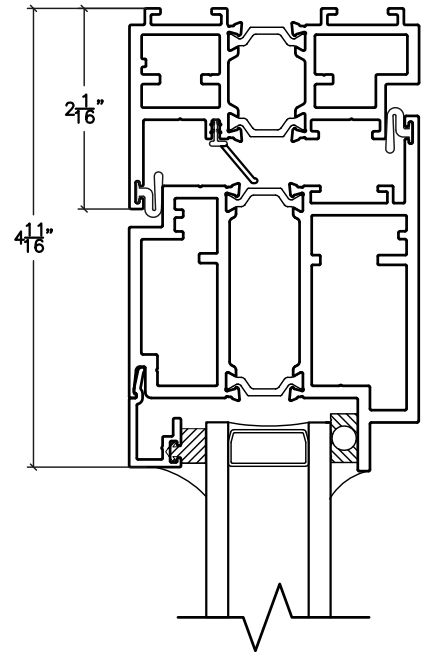

3000 SERIES IN SWING DOOR

AS VIEWED FROM
EXTERIOR

AS VIEWED FROM
EXTERIOR

DOOR FRAME

3000 SERIES IN SWING DOOR

st. cloud window

390 Industrial Blvd Sauk Rapids, MN 56379
Ph:(800) 383-9311 Fax:(320) 255-1513
www.stcloudwindow.com