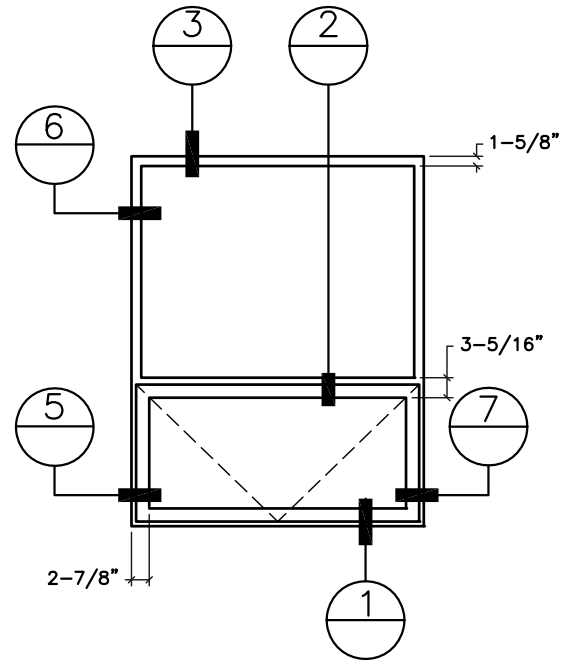

3000 SERIES HOPPER

PROJECTING FRAME

3000 SERIES HOPPER

COPYRIGHT ©

SEE 'OPTIONS' PAGE FOR MORE
ACCESSORY AND HARDWARE OPTIONS

SCALE: 6"=1'-0"