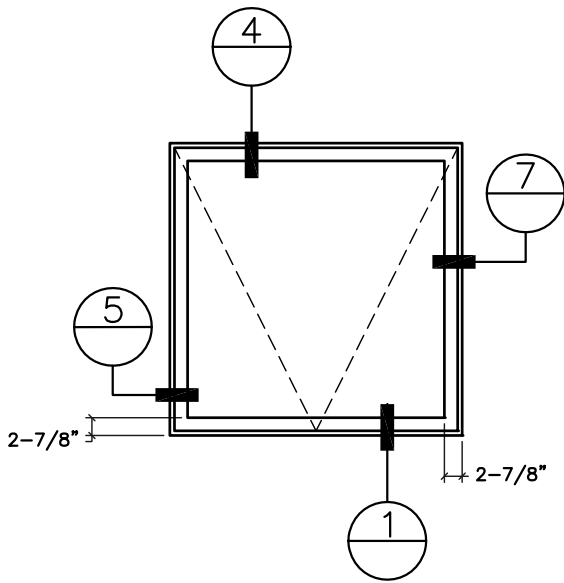

3000 SERIES HOPPER

PROJECTING FRAME

3000 SERIES HOPPER

COPYRIGHT ©

SEE 'OPTIONS' PAGE FOR MORE
ACCESSORY AND HARDWARE OPTIONS

SCALE: 6"=1'-0"