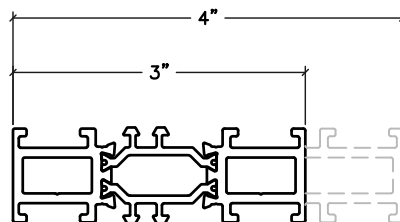

3000 SERIES HOPPER

PROJECTING FRAME

3000 SERIES HOPPER

COPYRIGHT ©

SEE 'OPTIONS' PAGE FOR MORE
ACCESSORY AND HARDWARE OPTIONS

SCALE: 6"=1'-0"