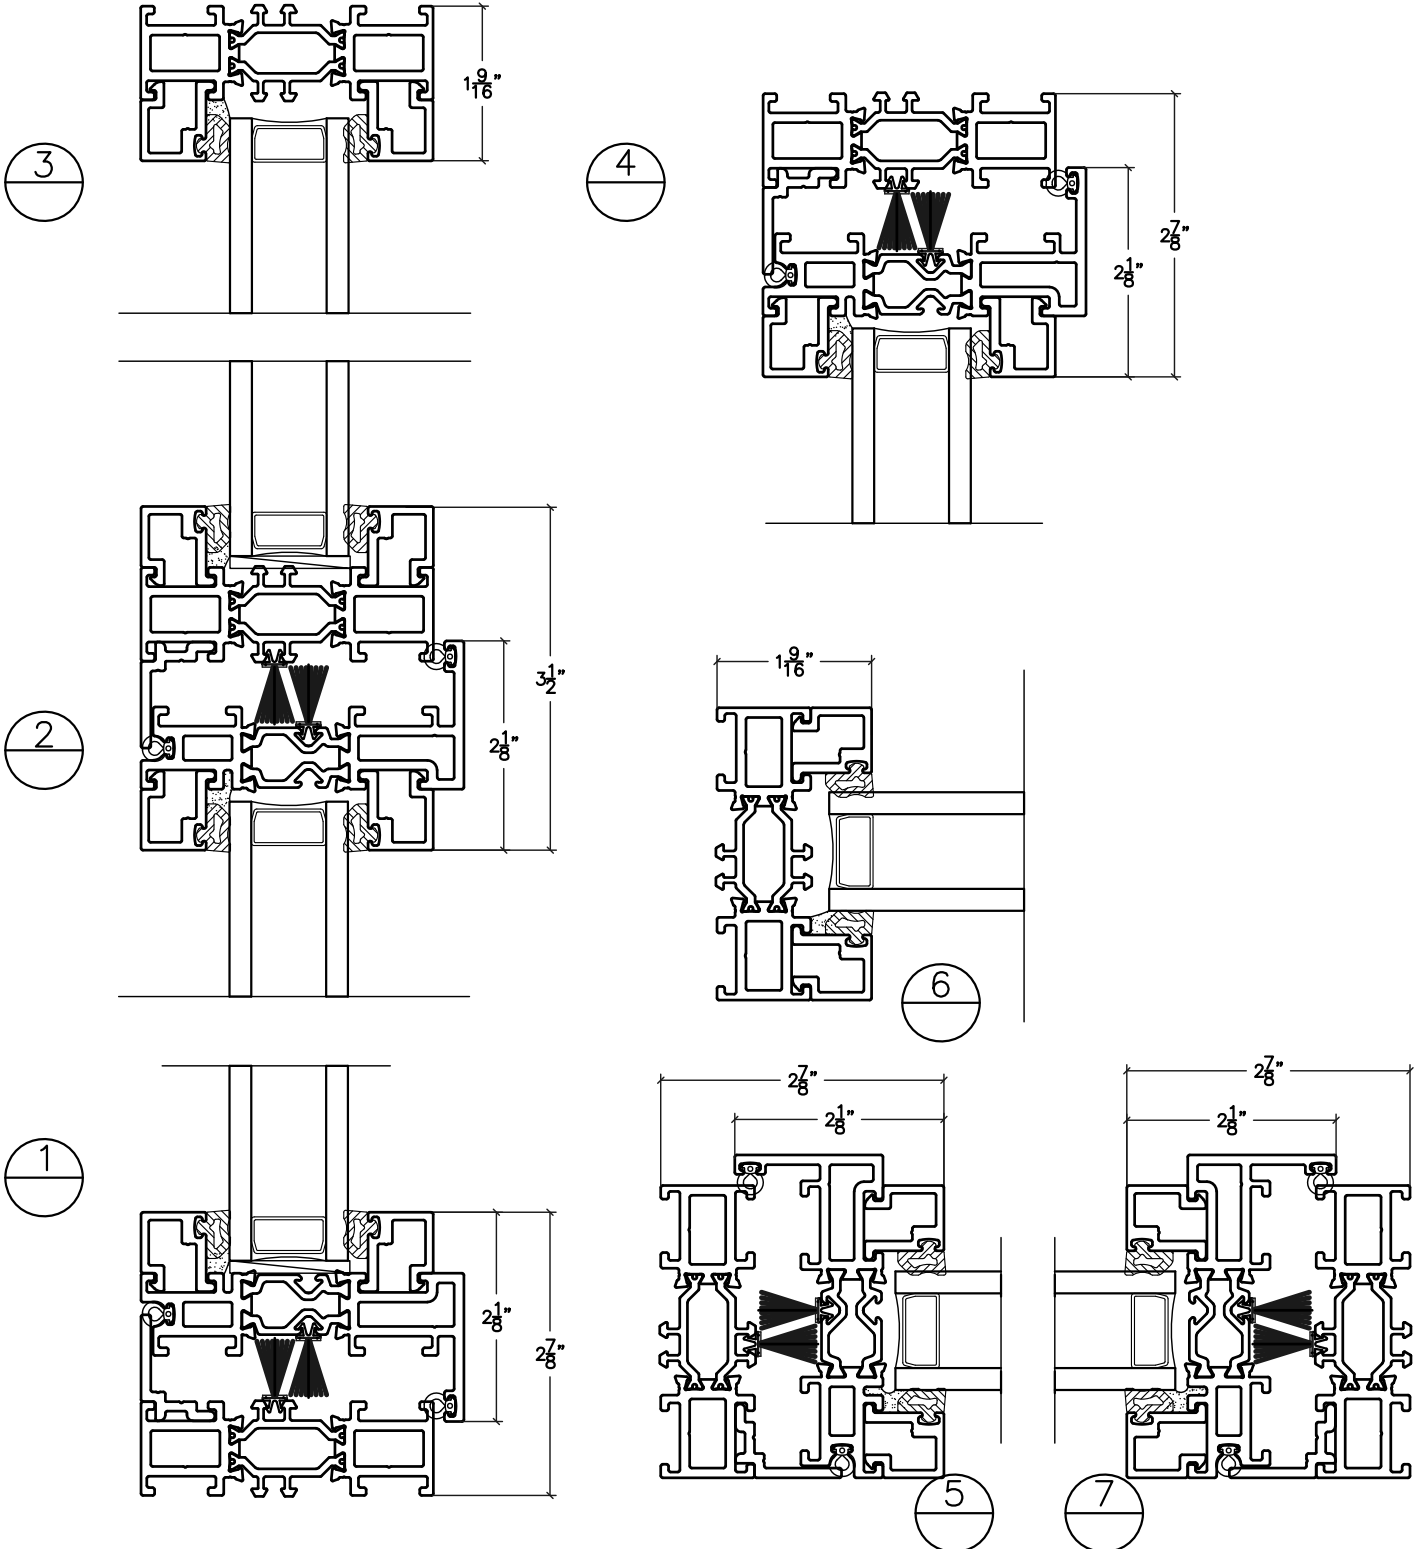

3000 SERIES HOPPER

PROJECTING FRAME

3000 SERIES HOPPER

COPYRIGHT ©

SEE 'OPTIONS' PAGE FOR MORE
ACCESSORY AND HARDWARE OPTIONS

SCALE: 6"=1'-0"