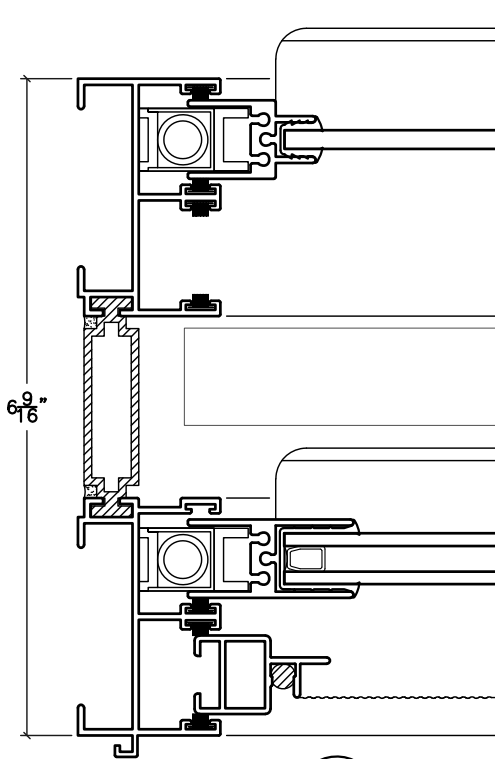

920 VB SERIES VERTICAL SLIDING (VENETIAN BLIND)

VENETIAN BLIND FRAME

**920 VB SERIES
VERTICAL SLIDING
(VENETIAN BLIND)**

4

5

3

2

1

**920 VB SERIES
FIXED/VERTICAL SLIDING
(VENETIAN BLIND)**

* FOR INTERIOR APPLICATIONS ONLY *