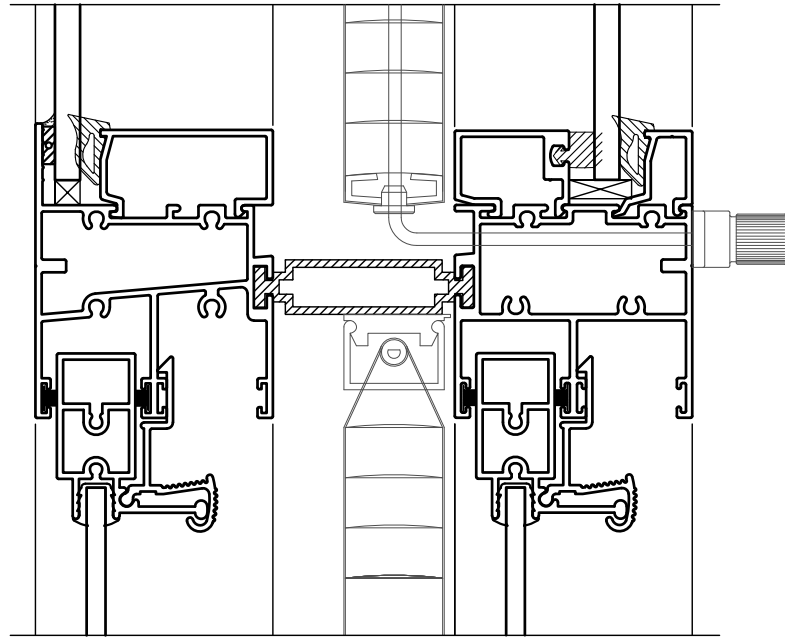

920 VB SERIES VERTICAL SLIDING (VENETIAN BLIND)

VENETIAN BLIND FRAME

**920 VB SERIES
VERTICAL SLIDING
(VENETIAN BLIND)**

4

5

3

2

1

**920 VB SERIES
FIXED/VERTICAL SLIDING
(VENETIAN BLIND)**

* FOR INTERIOR APPLICATIONS ONLY *