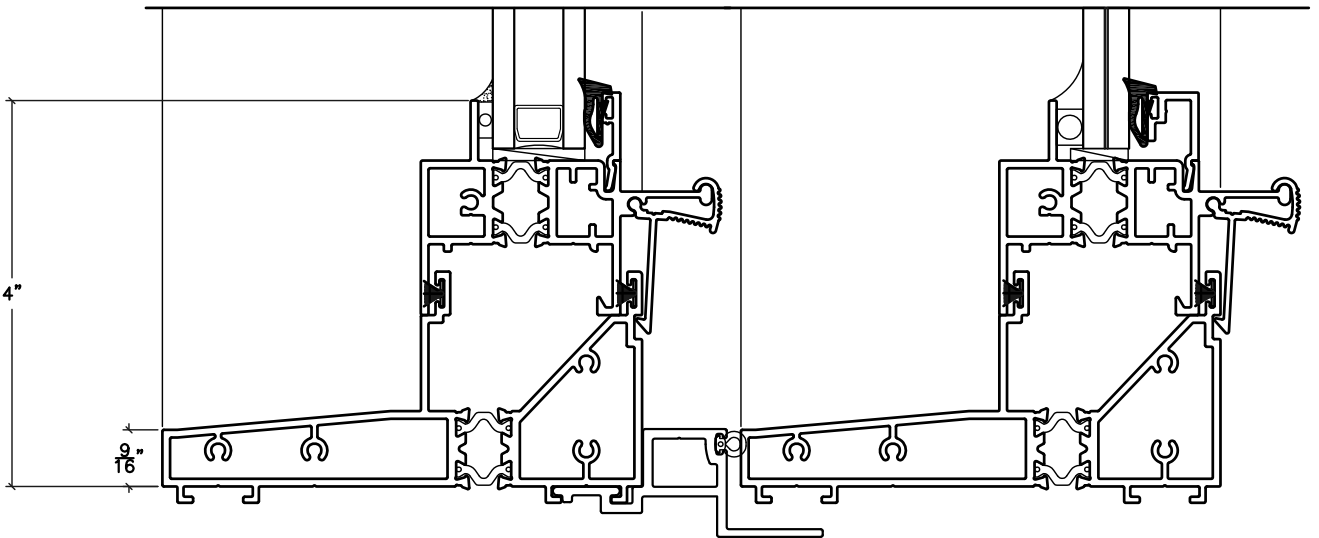

5020-A11 SERIES VERTICAL SLIDING

st. cloud window

390 Industrial Blvd Sauk Rapids, MN 56379

Ph:(800) 383-9311 Fax:(320) 255-1513

www.stcloudwindow.com

5020-A11 SERIES VERTICAL SLIDING

st. cloud window

390 Industrial Blvd Sauk Rapids, MN 56379

Ph:(800) 383-9311 Fax:(320) 255-1513

www.stcloudwindow.com

**5020-A11 SERIES
VERTICAL SLIDING**

st. cloud window

390 Industrial Blvd Sauk Rapids, MN 56379

Ph:(800) 383-9311 Fax:(320) 255-1513

www.stcloudwindow.com

**5020-A11 SERIES
VERTICAL SLIDING**