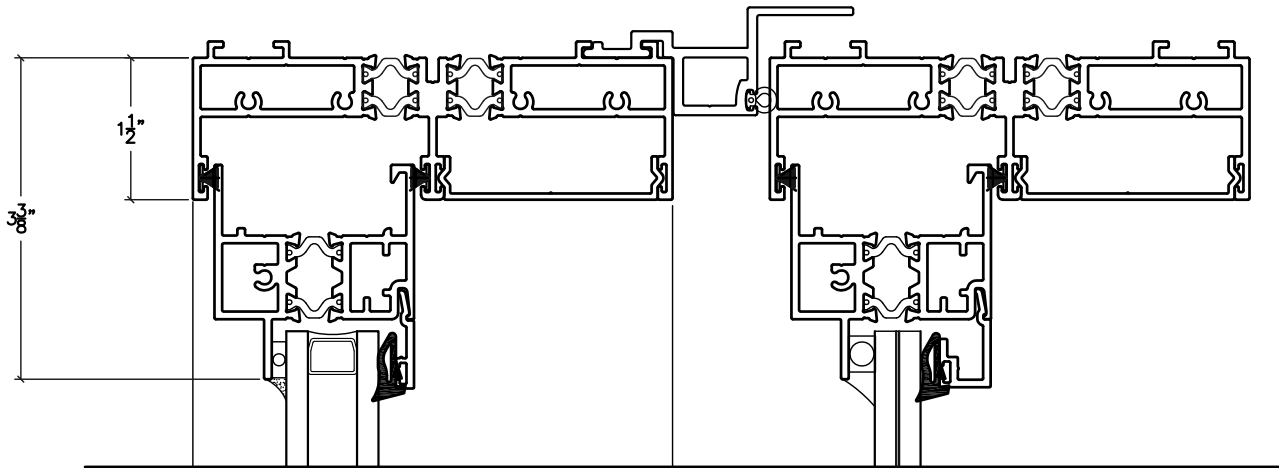

5020-A11 SERIES VERTICAL SLIDING

st. cloud window

390 Industrial Blvd Sauk Rapids, MN 56379

Ph:(800) 383-9311 Fax:(320) 255-1513

www.stcloudwindow.com

5020-A11 SERIES VERTICAL SLIDING

st. cloud window

390 Industrial Blvd Sauk Rapids, MN 56379

Ph:(800) 383-9311 Fax:(320) 255-1513

www.stcloudwindow.com

**5020-A11 SERIES
VERTICAL SLIDING**

st. cloud window

390 Industrial Blvd Sauk Rapids, MN 56379

Ph:(800) 383-9311 Fax:(320) 255-1513

www.stcloudwindow.com

**5020-A11 SERIES
VERTICAL SLIDING**