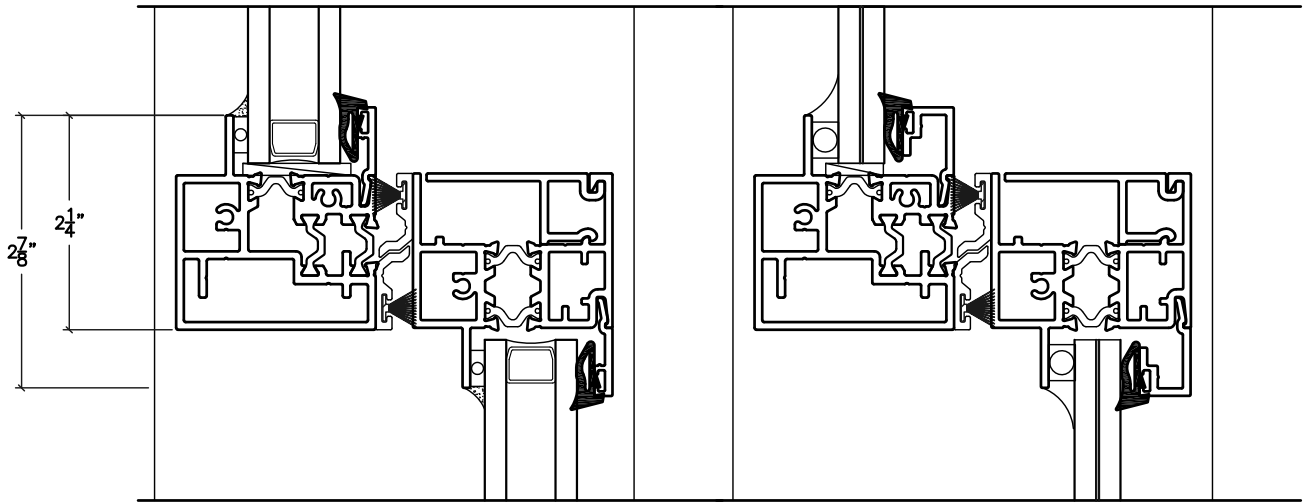

5020-A11 SERIES VERTICAL SLIDING

st. cloud window

390 Industrial Blvd Sauk Rapids, MN 56379

Ph:(800) 383-9311 Fax:(320) 255-1513

www.stcloudwindow.com

5020-A11 SERIES VERTICAL SLIDING

st. cloud window

390 Industrial Blvd Sauk Rapids, MN 56379

Ph:(800) 383-9311 Fax:(320) 255-1513

www.stcloudwindow.com

**5020-A11 SERIES
VERTICAL SLIDING**

st. cloud window

390 Industrial Blvd Sauk Rapids, MN 56379

Ph:(800) 383-9311 Fax:(320) 255-1513

www.stcloudwindow.com

**5020-A11 SERIES
VERTICAL SLIDING**