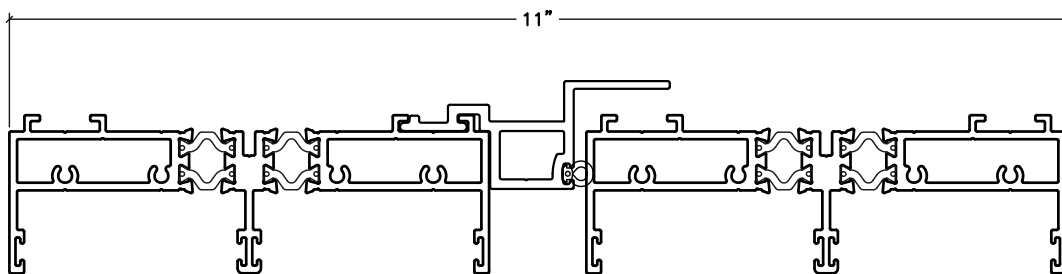

5020-A11 SERIES VERTICAL SLIDING

st. cloud window

390 Industrial Blvd Sauk Rapids, MN 56379

Ph:(800) 383-9311 Fax:(320) 255-1513

www.stcloudwindow.com

5020-A11 SERIES VERTICAL SLIDING

st. cloud window

390 Industrial Blvd Sauk Rapids, MN 56379

Ph:(800) 383-9311 Fax:(320) 255-1513

www.stcloudwindow.com

**5020-A11 SERIES
VERTICAL SLIDING**

st. cloud window

390 Industrial Blvd Sauk Rapids, MN 56379

Ph:(800) 383-9311 Fax:(320) 255-1513

www.stcloudwindow.com

**5020-A11 SERIES
VERTICAL SLIDING**